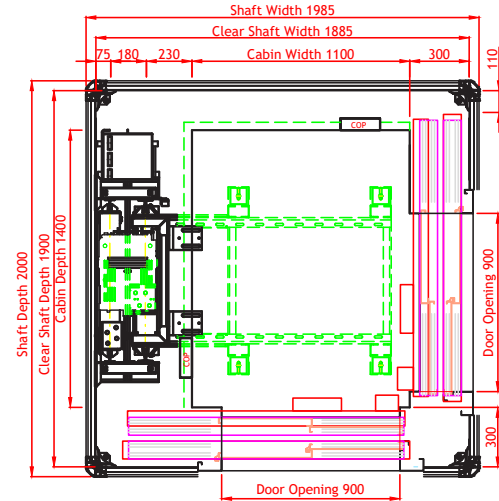

Maison Traction PLUS (Automatic Doors)

Glass Shaft

SINGLE ENTRY

THROUGH CAR

ADJACENT ENTRY

1000mm X 1200mm CAR

1100mm X 1400mm CAR

NOT FOR
CONSTRUCTION

INFINITY LIFTS

Infinitely Impressive

Project	Maison Traction PLUS - Glass Shaft
Lift Type	Maison T PLUS - Automatic Doors
Date	03/10/2018
Drawn By	KLEEMANN AUSTRALIA