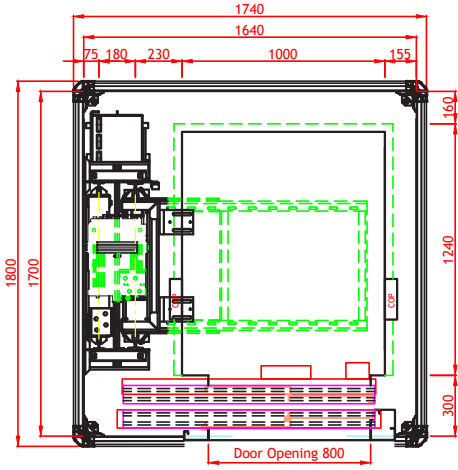

Maison Traction PLUS (Automatic Doors)

Glass Shaft

SINGLE ENTRY

THROUGH CAR

ADJACENT ENTRY

1000mm X 1200mm CAR

1100mm X 1400mm CAR

NOT FOR
CONSTRUCTION

INFINITY LIFTS

Infinitely Impressive

Project	Maison Traction PLUS - Glass Shaft
Lift Type	Maison T PLUS - Automatic Doors
Date	03/10/2018
Drawn By	KLEEMANN AUSTRALIA