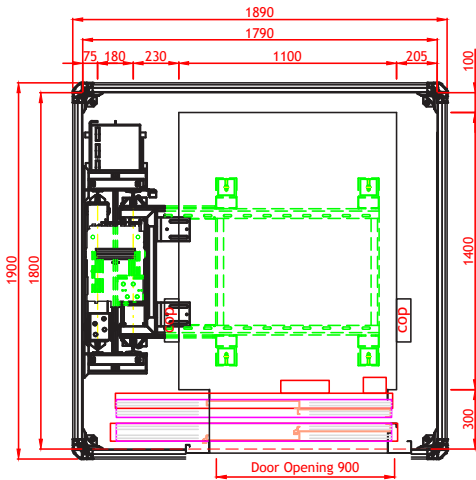

Maison Traction PLUS (Automatic Doors)

Glass Shaft

SINGLE ENTRY

THROUGH CAR

ADJACENT ENTRY

1000mm X 1200mm CAR

1100mm X 1400mm CAR

NOT FOR
CONSTRUCTION

INFINITY LIFTS

Infinitely Impressive

Project	Maison Traction PLUS - Glass Shaft
Lift Type	Maison T PLUS - Automatic Doors
Date	03/10/2018
Drawn By	KLEEMANN AUSTRALIA