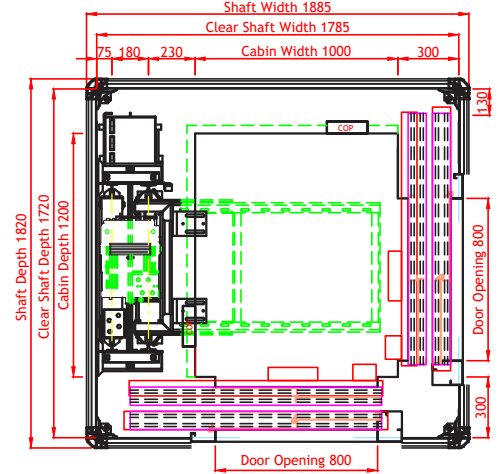

Maison Traction PLUS (Automatic Doors)

Glass Shaft

SINGLE ENTRY

THROUGH CAR

ADJACENT ENTRY

1000mm X 1200mm CAR

1100mm X 1400mm CAR

NOT FOR
CONSTRUCTION

INFINITY LIFTS

Infinitely Impressive

Project	Maison Traction PLUS - Glass Shaft
Lift Type	Maison T PLUS - Automatic Doors
Date	03/10/2018
Drawn By	KLEEMANN AUSTRALIA