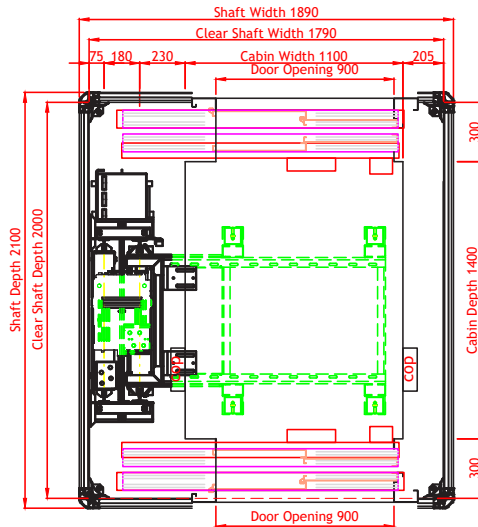

Maison Traction PLUS (Automatic Doors)

Glass Shaft

SINGLE ENTRY

THROUGH CAR

ADJACENT ENTRY

1000mm X 1200mm CAR

1100mm X 1400mm CAR

NOT FOR
CONSTRUCTION

INFINITY LIFTS

Infinitely Impressive

Project	Maison Traction PLUS - Glass Shaft
Lift Type	Maison T PLUS - Automatic Doors
Date	03/10/2018
Drawn By	KLEEMANN AUSTRALIA