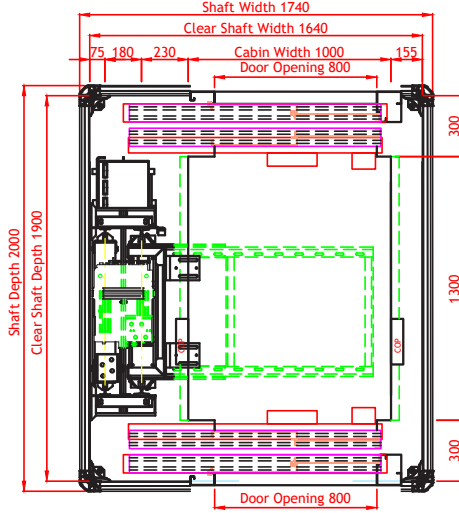

Maison Traction PLUS (Automatic Doors)

Glass Shaft

SINGLE ENTRY

THROUGH CAR

ADJACENT ENTRY

1000mm X 1200mm CAR

1100mm X 1400mm CAR

NOT FOR
CONSTRUCTION

INFINITY LIFTS

Infinitely Impressive

Project	Maison Traction PLUS - Glass Shaft
Lift Type	Maison T PLUS - Automatic Doors
Date	03/10/2018
Drawn By	KLEEMANN AUSTRALIA