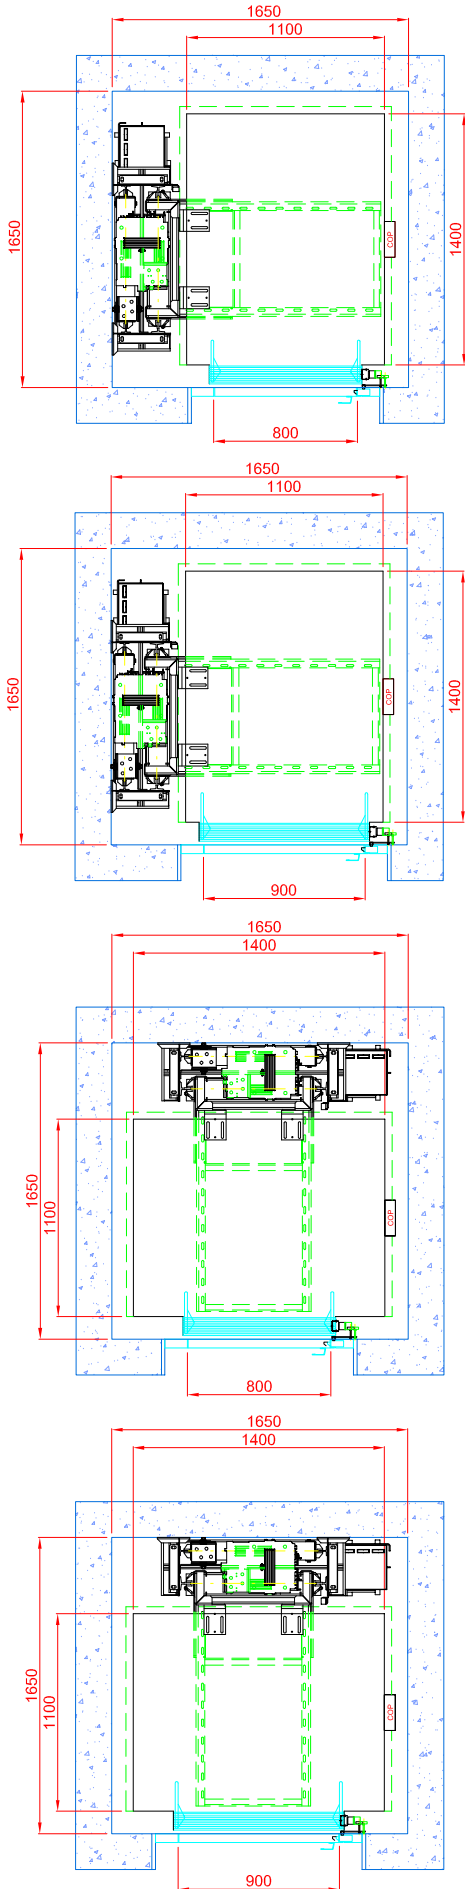

Maison Traction BASIC (Swing Doors)

Masonry Shaft

1100mm X 1400mm CAR

SINGLE ENTRY

THROUGH CAR

ADJACENT ENTRY

**NOT FOR
CONSTRUCTION**

Project	Maison Traction BASIC - Masonry Shaft
Lift Type	Maison T BASIC 1100 x 1400mm Swing Doors
Date	02/07/2019
Drawn By	KLEEMANN AUSTRALIA