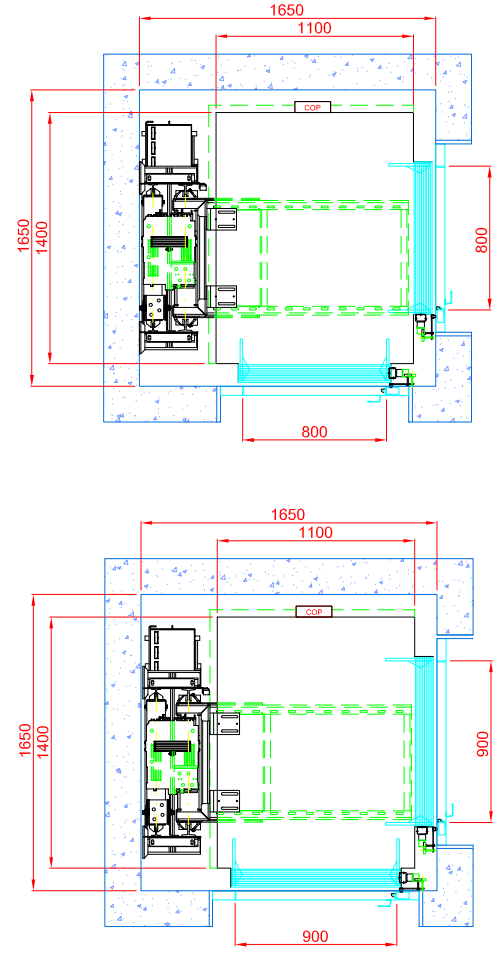

Maison Traction BASIC (Swing Doors)

Masonry Shaft

1100mm X 1400mm CAR

SINGLE ENTRY

THROUGH CAR

ADJACENT ENTRY

**NOT FOR
CONSTRUCTION**

Project	Maison Traction BASIC - Masonry Shaft
Lift Type	Maison T BASIC 1100 x 1400mm Swing Doors
Date	02/07/2019
Drawn By	KLEEMANN AUSTRALIA