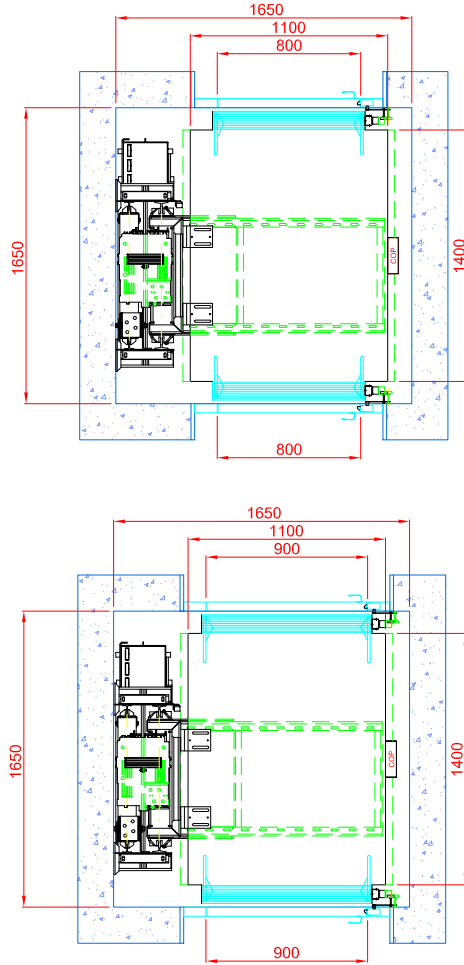

Maison Traction BASIC (Swing Doors)

Masonry Shaft

1100mm X 1400mm CAR

SINGLE ENTRY

THROUGH CAR

ADJACENT ENTRY

**NOT FOR
CONSTRUCTION**

Project	Maison Traction BASIC - Masonry Shaft
Lift Type	Maison T BASIC 1100 x 1400mm Swing Doors
Date	02/07/2019
Drawn By	KLEEMANN AUSTRALIA