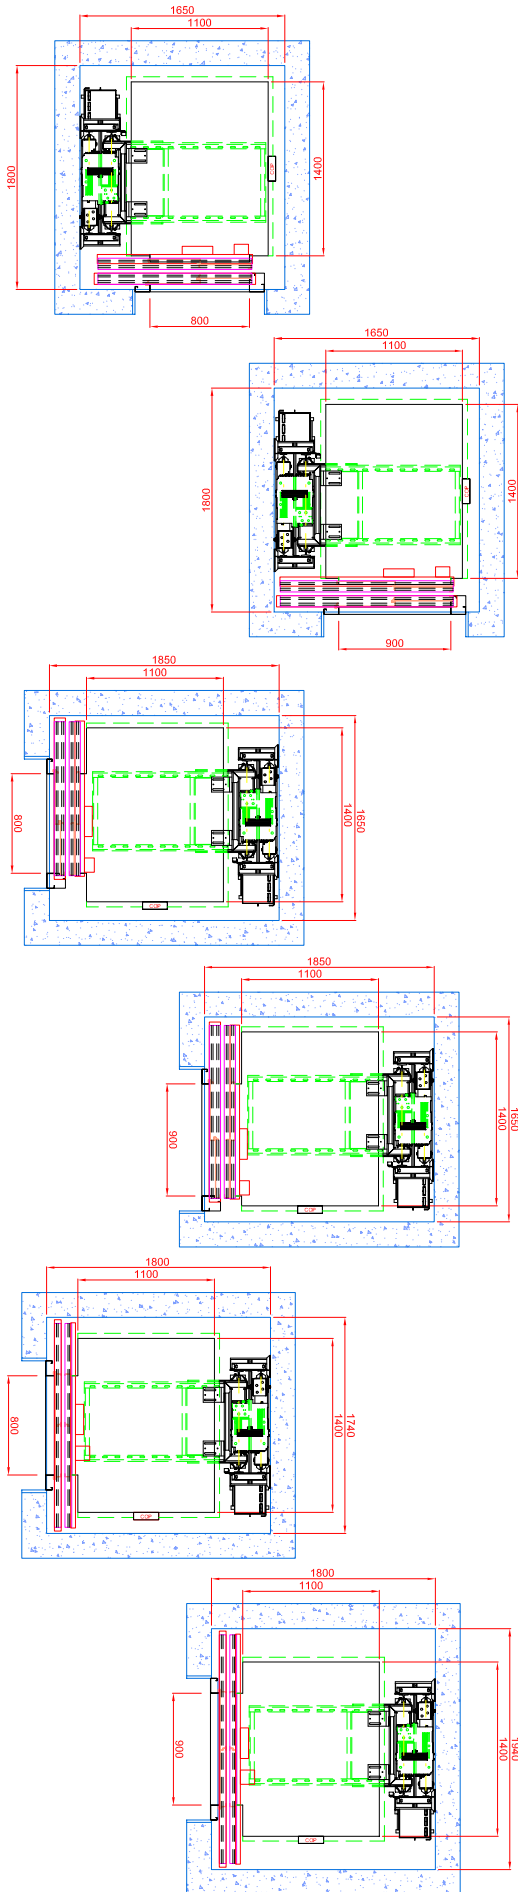

Maison Traction PLUS (Automatic Doors)

Masonry Shaft

1100mm X 1400mm CAR

SINGLE ENTRY

THROUGH CAR

ADJACENT ENTRY

NOT FOR
CONSTRUCTION

INFINITY LIFTS

Infinitely Impressive

Project	Maison Traction PLUS - Masonry Shaft
Lift Type	Maison T PLUS 1100 x 1400mm Automatic Doors
Date	02/07/2019
Drawn By	KLEEMANN AUSTRALIA