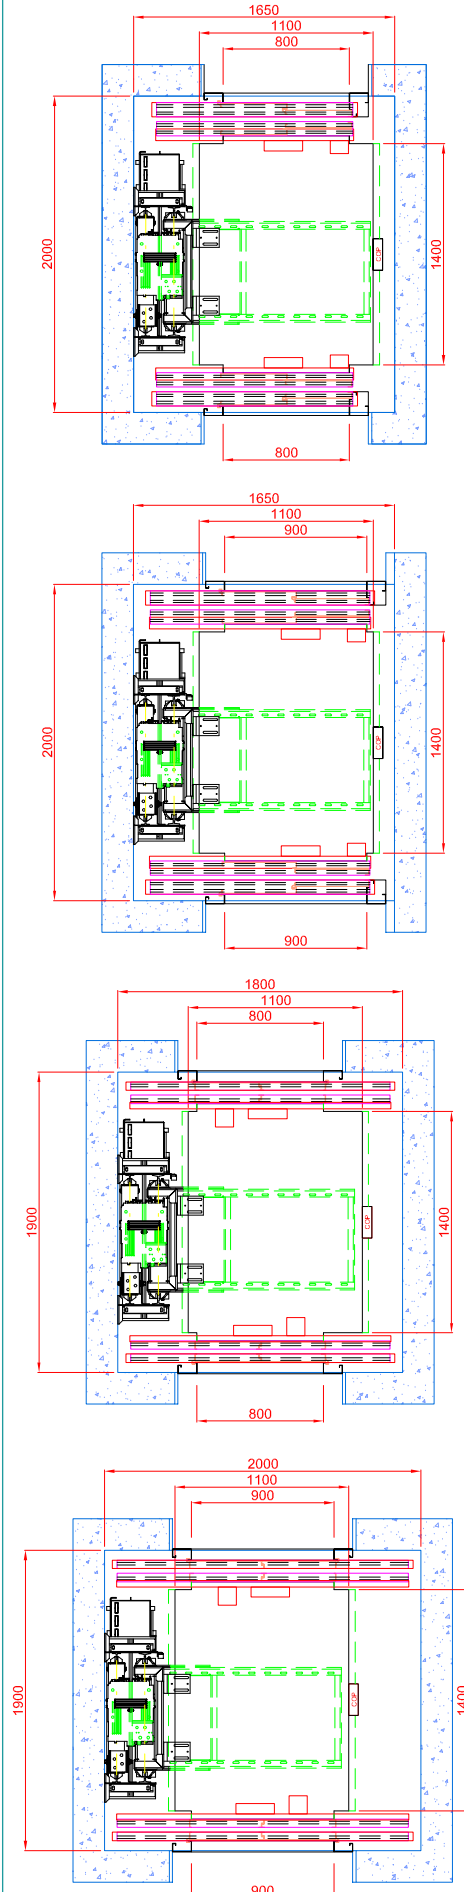

Maison Traction PLUS (Automatic Doors)

Masonry Shaft

1100mm X 1400mm CAR

SINGLE ENTRY

THROUGH CAR

ADJACENT ENTRY

NOT FOR
CONSTRUCTION

INFINITY LIFTS

Infinitely Impressive

Project	Maison Traction PLUS - Masonry Shaft
Lift Type	Maison T PLUS 1100 x 1400mm Automatic Doors
Date	02/07/2019
Drawn By	KLEEMANN AUSTRALIA