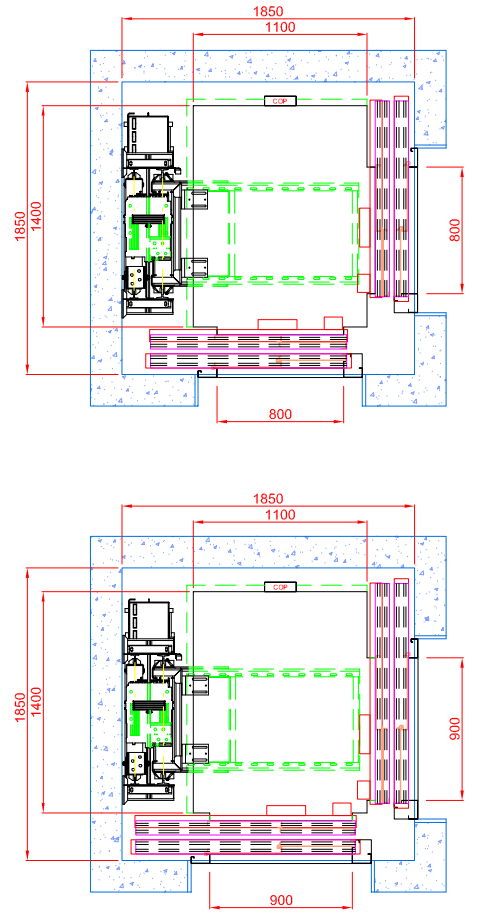

Maison Traction PLUS (Automatic Doors)

Masonry Shaft

1100mm X 1400mm CAR

SINGLE ENTRY

THROUGH CAR

ADJACENT ENTRY

NOT FOR
CONSTRUCTION

INFINITY LIFTS

Infinitely Impressive

Project	Maison Traction PLUS - Masonry Shaft
Lift Type	Maison T PLUS 1100 x 1400mm Automatic Doors
Date	02/07/2019
Drawn By	KLEEMANN AUSTRALIA