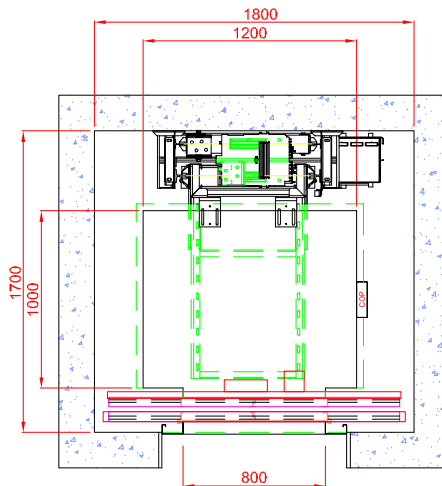

Maison Traction PLUS (Automatic Doors)

Masonry Shaft

1000mm X 1200mm CAR

SINGLE ENTRY

ADJACENT ENTRY

Through Car Option
Not Available

NOT FOR
CONSTRUCTION

INFINITY LIFTS

Infinitely Impressive

Project	Maison Traction PLUS - Masonry Shaft
Lift Type	Maison T PLUS 1000 x 1200mm Automatic Doors
Date	02/07/2019
Drawn By	KLEEMANN AUSTRALIA