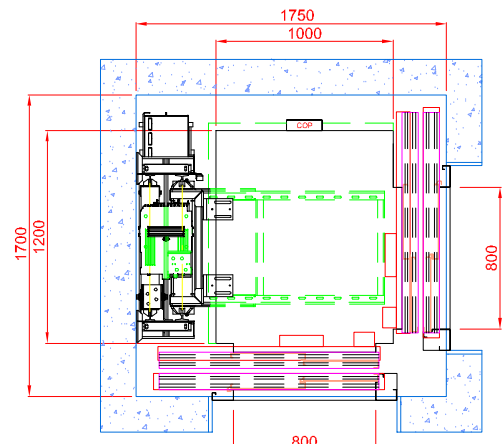

Maison Traction PLUS (Automatic Doors)

Masonry Shaft

1000mm X 1200mm CAR

SINGLE ENTRY

ADJACENT ENTRY

Through Car Option
Not Available

NOT FOR
CONSTRUCTION

INFINITY LIFTS

Infinitely Impressive

Project	Maison Traction PLUS - Masonry Shaft
Lift Type	Maison T PLUS 1000 x 1200mm Automatic Doors
Date	02/07/2019
Drawn By	KLEEMANN AUSTRALIA