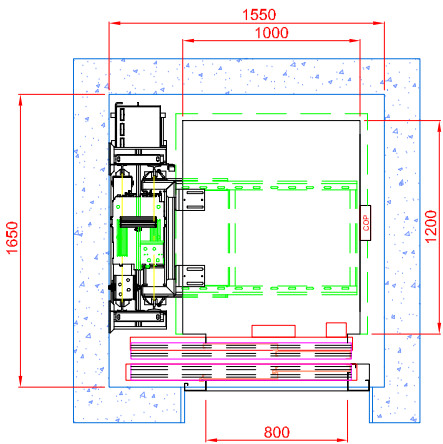

Maison Traction PLUS (Automatic Doors)

Masonry Shaft

1000mm X 1200mm CAR

SINGLE ENTRY

ADJACENT ENTRY

Through Car Option
Not Available

NOT FOR
CONSTRUCTION

INFINITY LIFTS

Infinitely Impressive

Project	Maison Traction PLUS - Masonry Shaft
Lift Type	Maison T PLUS 1000 x 1200mm Automatic Doors
Date	02/07/2019
Drawn By	KLEEMANN AUSTRALIA