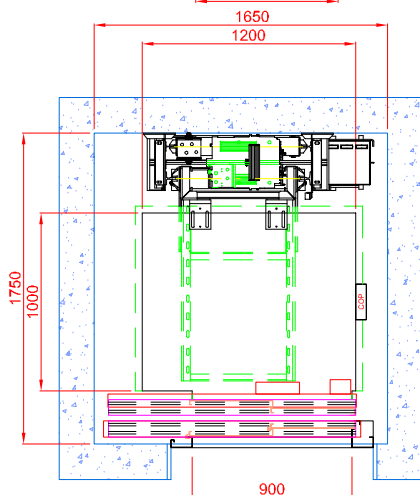

Maison Traction PLUS (Automatic Doors)

Masonry Shaft

1000mm X 1200mm CAR

SINGLE ENTRY

ADJACENT ENTRY

Through Car Option
Not Available

NOT FOR
CONSTRUCTION

INFINITY LIFTS

Infinitely Impressive

Project	Maison Traction PLUS - Masonry Shaft
Lift Type	Maison T PLUS 1000 x 1200mm Automatic Doors
Date	02/07/2019
Drawn By	KLEEMANN AUSTRALIA