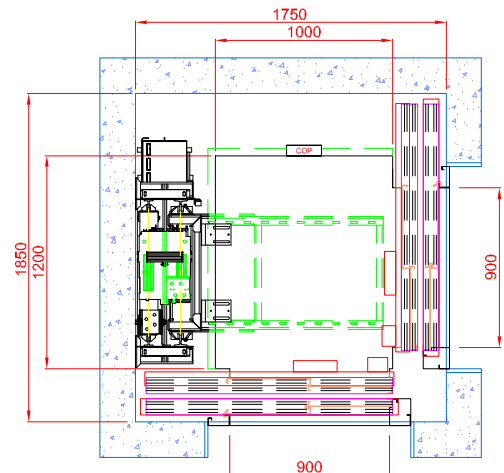

Maison Traction PLUS (Automatic Doors)

Masonry Shaft

1000mm X 1200mm CAR

SINGLE ENTRY

ADJACENT ENTRY

Through Car Option
Not Available

NOT FOR
CONSTRUCTION

INFINITY LIFTS

Infinitely Impressive

Project	Maison Traction PLUS - Masonry Shaft
Lift Type	Maison T PLUS 1000 x 1200mm Automatic Doors
Date	02/07/2019
Drawn By	KLEEMANN AUSTRALIA