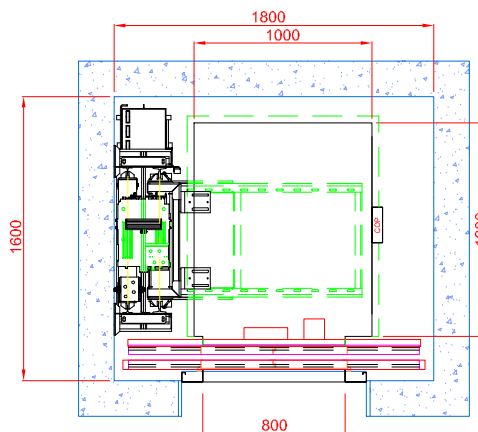

Maison Traction PLUS (Automatic Doors)

Masonry Shaft

1000mm X 1200mm CAR

SINGLE ENTRY

ADJACENT ENTRY

Through Car Option
Not Available

NOT FOR
CONSTRUCTION

INFINITY LIFTS

Infinitely Impressive

Project	Maison Traction PLUS - Masonry Shaft
Lift Type	Maison T PLUS 1000 x 1200mm Automatic Doors
Date	02/07/2019
Drawn By	KLEEMANN AUSTRALIA