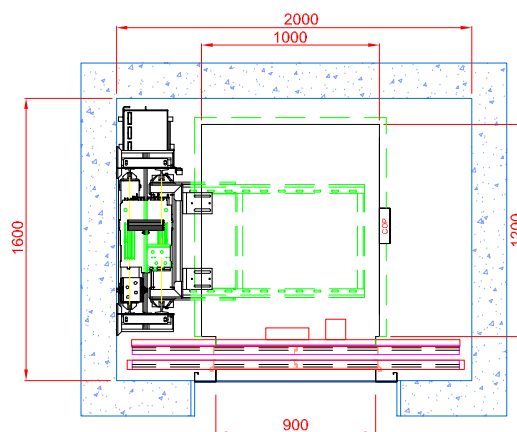

Maison Traction PLUS (Automatic Doors)

Masonry Shaft

1000mm X 1200mm CAR

SINGLE ENTRY

ADJACENT ENTRY

Through Car Option
Not Available

NOT FOR
CONSTRUCTION

INFINITY LIFTS

Infinitely Impressive

Project	Maison Traction PLUS - Masonry Shaft
Lift Type	Maison T PLUS 1000 x 1200mm Automatic Doors
Date	02/07/2019
Drawn By	KLEEMANN AUSTRALIA