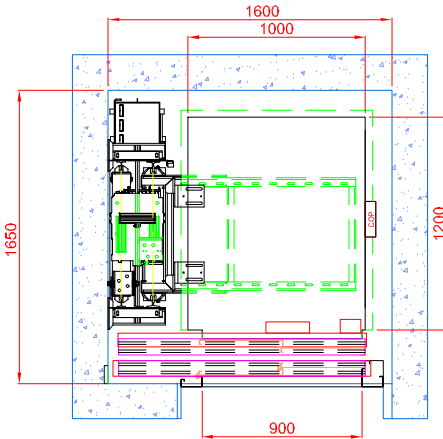

Maison Traction PLUS (Automatic Doors)

Masonry Shaft

1000mm X 1200mm CAR

SINGLE ENTRY

ADJACENT ENTRY

Through Car Option
Not Available

NOT FOR
CONSTRUCTION

INFINITY LIFTS

Infinitely Impressive

Project	Maison Traction PLUS - Masonry Shaft
Lift Type	Maison T PLUS 1000 x 1200mm Automatic Doors
Date	02/07/2019
Drawn By	KLEEMANN AUSTRALIA