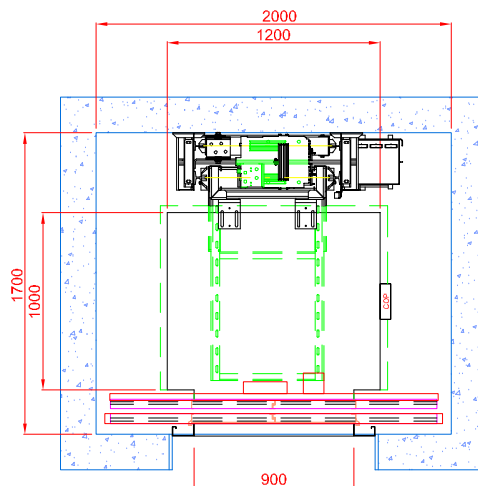

Maison Traction PLUS (Automatic Doors)

Masonry Shaft

1000mm X 1200mm CAR

SINGLE ENTRY

ADJACENT ENTRY

Through Car Option
Not Available

NOT FOR
CONSTRUCTION

INFINITY LIFTS

Infinitely Impressive

Project	Maison Traction PLUS - Masonry Shaft
Lift Type	Maison T PLUS 1000 x 1200mm Automatic Doors
Date	02/07/2019
Drawn By	KLEEMANN AUSTRALIA