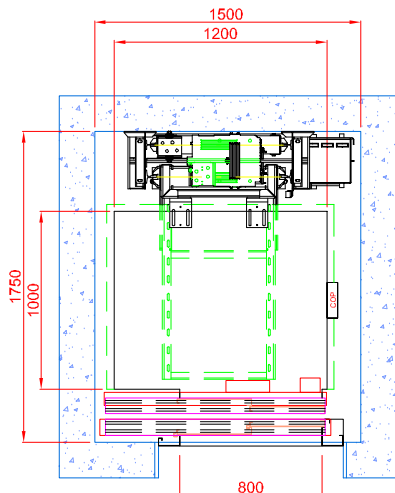

Maison Traction PLUS (Automatic Doors)

Masonry Shaft

1000mm X 1200mm CAR

SINGLE ENTRY

ADJACENT ENTRY

Through Car Option
Not Available

NOT FOR
CONSTRUCTION

INFINITY LIFTS

Infinitely Impressive

Project	Maison Traction PLUS - Masonry Shaft
Lift Type	Maison T PLUS 1000 x 1200mm Automatic Doors
Date	02/07/2019
Drawn By	KLEEMANN AUSTRALIA