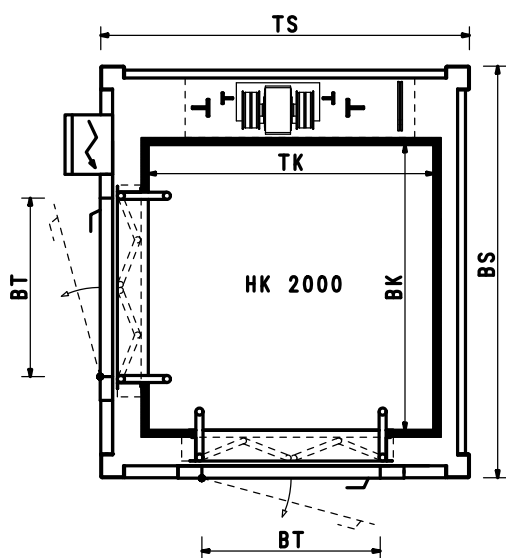

TKxBK	BT	TSxBS	GQ (kg)	SF	SE
1200x800	800	1600x1540	300	2600	120
1200x1000	800	1600x1540	300	2600	120
1400x1100	900	1800x1760	400	2600	120

These technical specifications are purely approximate. The manufacturer reserves the right to make changes at any time it deems appropriate.

TKxBK	BT	TSxBS	GQ (kg)	SF	SE
1200x800	800	1760x1540	300	2600	120
1200x1000	800	1760x1540	300	2600	120
1400x1100	900	1980x1760	400	2600	120

These technical specifications are purely approximate. The manufacturer reserves the right to make changes at any time it deems appropriate.

# INFINITY HOME LIFT - TRACTION

TKxBK	BT	TSxBS	GQ (kg)	SF	SE
1200x800	800	1470x1400	300	2500	80
1200x1200	800	1470x1680	400	2500	80
1400x1100	900	1670x1580	400	2500	80

TKxBK	BT	TSxBS	GQ (kg)	SF	SE
1200x800	800	1520x1450	300	2500	120
1200x1200	800	1520x1760	400	2500	120
1400x1100	900	1720x1660	400	2500	120

TKxBK	BT	TSxBS	GQ (kg)	SF	SE
1200x800	800	1650x1600	300	2600	120
1200x1200	800	1650x1810	400	2600	120
1400x1100	900	1870x1870	400	2600	120

*These technical specifications are purely approximate. The manufacturer reserves the right to make changes at any time it deems appropriate.*