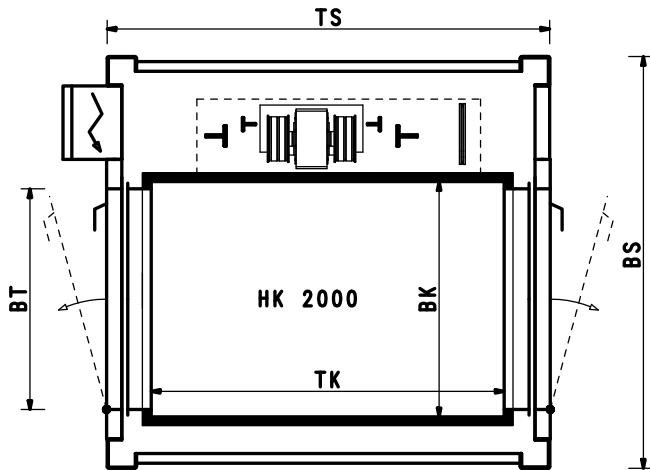

INFINITY HOME LIFT - TRACTION

TKxBK	BT	TSxBS	GQ (kg)	SF	SE
1200x800	800	1500x1450	300	2500	80
1200x1000	800	1500x1480	300	2500	80
1400x1100	900	1700x1580	400	2500	80