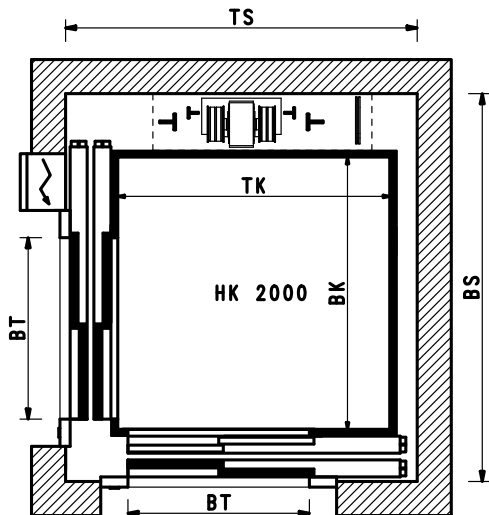

TKxBK	BT	TSxBS	GQ (kg)	SF	SE
1200x800	800	1520x1410	300	2600	120
1200x1000	800	1520x1410	300	2600	120
1400x1100	900	1720x1600	400	2600	120

These technical specifications are purely approximate. The manufacturer reserves the right to make changes at any time it deems appropriate.

# INFINITY HOME LIFT - TRACTION

TKxBK	BT	TSxBS	GQ (kg)	SF	SE
1200x800	800	1400x1290	300	2500	80
1200x1000	800	1400x1400	300	2500	80
1400x1100	900	1600x1500	400	2500	80

TKxBK	BT	TSxBS	GQ (kg)	SF	SE
1200x800	800	1500x1290	300	2500	120
1200x1000	800	1500x1400	300	2500	120
1400x1100	900	1700x1500	400	2500	120

TKxBK	BT	TSxBS	GQ (kg)	SF	SE
1200x800	800	1660x1410	300	2600	120
1200x1000	800	1660x1410	300	2600	120
1400x1100	900	1860x1600	400	2600	120

These technical specifications are purely approximate. The manufacturer reserves the right to make changes at any time it deems appropriate.

# INFINITY HOME LIFT - TRACTION

TKxBK	BT	TSxBS	GQ (kg)	SF	SE
1200x800	800	1390x1270	300	2500	80
1200x1200	800	1390x1580	400	2500	80
1400x1100	900	1590x1480	400	2500	80

TKxBK	BT	TSxBS	GQ (kg)	SF	SE
1200x800	800	1440x1320	300	2500	120
1200x1200	800	1440x1630	400	2500	120
1400x1100	900	1640x1550	400	2500	120