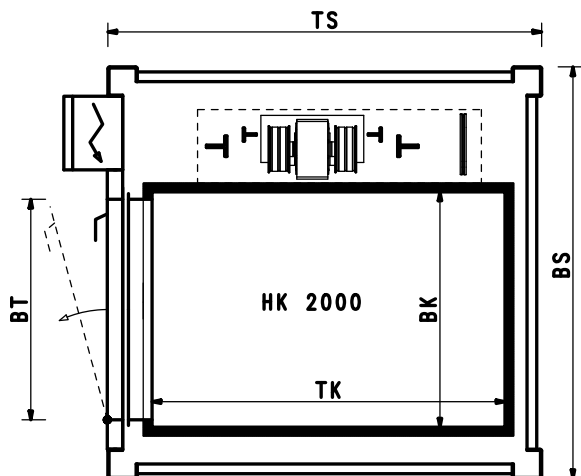

# INFINITY HOME LIFT - TRACTION

TKxBK	BT	TSxBS	GQ (kg)	SF	SE
1200x800	800	1470x1450	300	2500	80
1200x1000	800	1470x1480	300	2500	80
1400x1100	900	1670x1580	400	2500	80

TKxBK	BT	TSxBS	GQ (kg)	SF	SE
1200x800	800	1520x1450	300	2500	120
1200x1000	800	1520x1480	300	2500	120
1400x1100	900	1720x1580	400	2500	120

TKxBK	BT	TSxBS	GQ (kg)	SF	SE
1200x800	800	1600x1540	300	2600	120
1200x1000	800	1600x1540	300	2600	120
1400x1100	900	1800x1760	400	2600	120

These technical specifications are purely approximate. The manufacturer reserves the right to make changes at any time it deems appropriate.

TKxBK	BT	TSxBS	GQ (kg)	SF	SE
1200x800	800	1760x1540	300	2600	120
1200x1000	800	1760x1540	300	2600	120
1400x1100	900	1980x1760	400	2600	120

These technical specifications are purely approximate. The manufacturer reserves the right to make changes at any time it deems appropriate.

TKxBK	BT	TSxBS	GQ (kg)	SF	SE
1200x800	800	1650x1600	300	2600	120
1200x1200	800	1650x1810	400	2600	120
1400x1100	900	1870x1870	400	2600	120

*These technical specifications are purely approximate. The manufacturer reserves the right to make changes at any time it deems appropriate.*