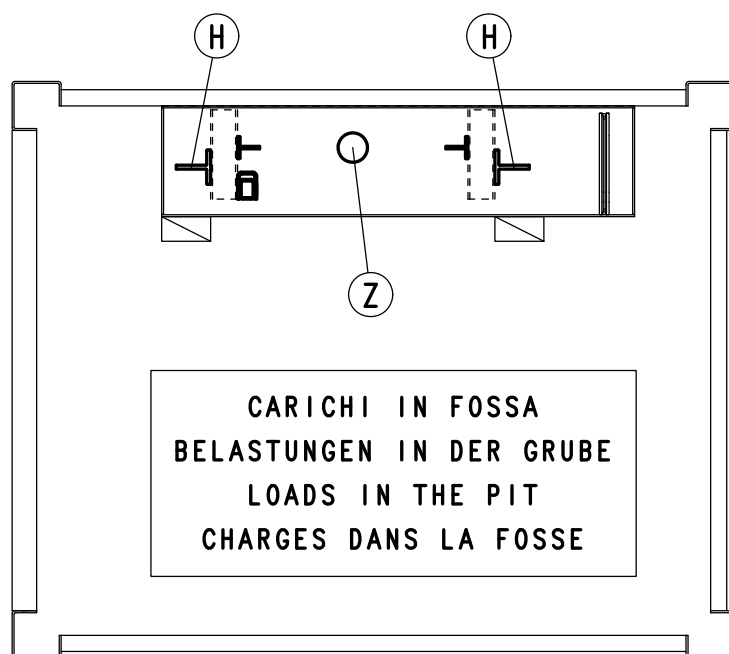

INFINITY HOME LIFT - TRACTION