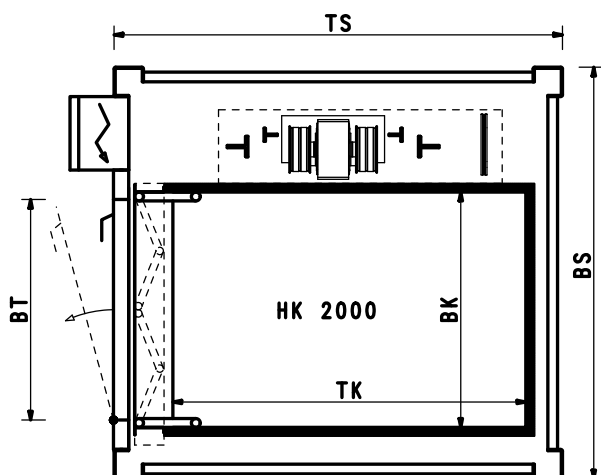

# INFINITY HOME LIFT - TRACTION

TKxBK	BT	TSxBS	GQ (kg)	SF	SE
1200x800	800	1470x1450	300	2500	80
1200x1000	800	1470x1480	300	2500	80
1400x1100	900	1670x1580	400	2500	80

TKxBK	BT	TSxBS	GQ (kg)	SF	SE
1200x800	800	1520x1450	300	2500	120
1200x1000	800	1520x1480	300	2500	120
1400x1100	900	1720x1580	400	2500	120

TKxBK	BT	TSxBS	GQ (kg)	SF	SE
1200x800	800	1600x1540	300	2600	120
1200x1000	800	1600x1540	300	2600	120
1400x1100	900	1800x1760	400	2600	120

These technical specifications are purely approximate. The manufacturer reserves the right to make changes at any time it deems appropriate.

TKxBK	BT	TSxBS	GQ (kg)	SF	SE
1200x800	800	1760x1540	300	2600	120
1200x1000	800	1760x1540	300	2600	120
1400x1100	900	1980x1760	400	2600	120

These technical specifications are purely approximate. The manufacturer reserves the right to make changes at any time it deems appropriate.

TKxBK	BT	TSxBS	GQ (kg)	SF	SE
1200x800	800	1650x1600	300	2600	120
1200x1200	800	1650x1810	400	2600	120
1400x1100	900	1870x1870	400	2600	120

*These technical specifications are purely approximate. The manufacturer reserves the right to make changes at any time it deems appropriate.*