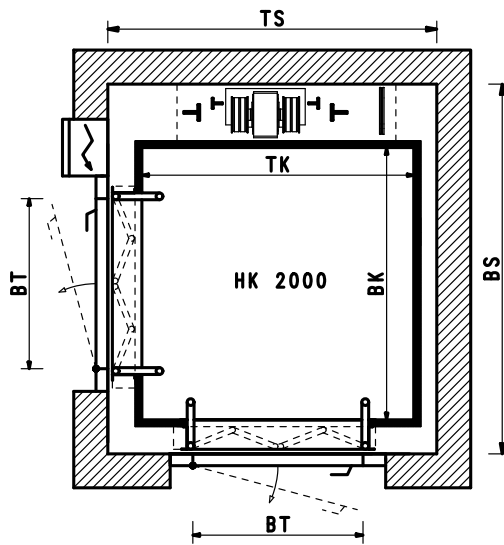

TKxBK	BT	TSxBS	GQ (kg)	SF	SE
1200x800	800	1520x1410	300	2600	120
1200x1000	800	1520x1410	300	2600	120
1400x1100	900	1720x1600	400	2600	120

These technical specifications are purely approximate. The manufacturer reserves the right to make changes at any time it deems appropriate.

TKxBK	BT	TSxBS	GQ (kg)	SF	SE
1200x800	800	1660x1410	300	2600	120
1200x1000	800	1660x1410	300	2600	120
1400x1100	900	1860x1600	400	2600	120

These technical specifications are purely approximate. The manufacturer reserves the right to make changes at any time it deems appropriate.

# INFINITY HOME LIFT - TRACTION

TKxBK	BT	TSxBS	GQ (kg)	SF	SE
1200x800	800	1390x1270	300	2500	80
1200x1200	800	1390x1580	400	2500	80
1400x1100	900	1590x1480	400	2500	80

TKxBK	BT	TSxBS	GQ (kg)	SF	SE
1200x800	800	1440x1320	300	2500	120
1200x1200	800	1440x1630	400	2500	120
1400x1100	900	1640x1550	400	2500	120