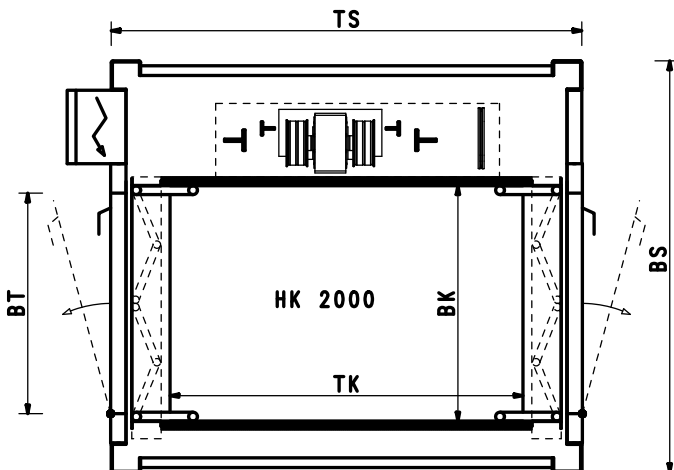

# INFINITY HOME LIFT - TRACTION

TKxBK	BT	TSxBS	GQ (kg)	SF	SE
1200x800	800	1470x1450	300	2500	80
1200x1000	800	1470x1480	300	2500	80
1400x1100	900	1670x1580	400	2500	80

TKxBK	BT	TSxBS	GQ (kg)	SF	SE
1200x800	800	1520x1450	300	2500	120
1200x1000	800	1520x1480	300	2500	120
1400x1100	900	1720x1580	400	2500	120

TKxBK	BT	TSxBS	GQ (kg)	SF	SE
1200x800	800	1600x1540	300	2600	120
1200x1000	800	1600x1540	300	2600	120
1400x1100	900	1800x1760	400	2600	120

These technical specifications are purely approximate. The manufacturer reserves the right to make changes at any time it deems appropriate.

# INFINITY HOME LIFT - TRACTION

TKxBK	BT	TSxBS	GQ (kg)	SF	SE
1200x800	800	1500x1450	300	2500	80
1200x1000	800	1500x1480	300	2500	80
1400x1100	900	1700x1580	400	2500	80

TKxBK	BT	TSxBS	GQ (kg)	SF	SE
1200x800	800	1600x1450	300	2500	120
1200x1000	800	1600x1480	300	2500	120
1400x1100	900	1800x1580	400	2500	120

TKxBK	BT	TSxBS	GQ (kg)	SF	SE
1200x800	800	1760x1540	300	2600	120
1200x1000	800	1760x1540	300	2600	120
1400x1100	900	1980x1760	400	2600	120

These technical specifications are purely approximate. The manufacturer reserves the right to make changes at any time it deems appropriate.