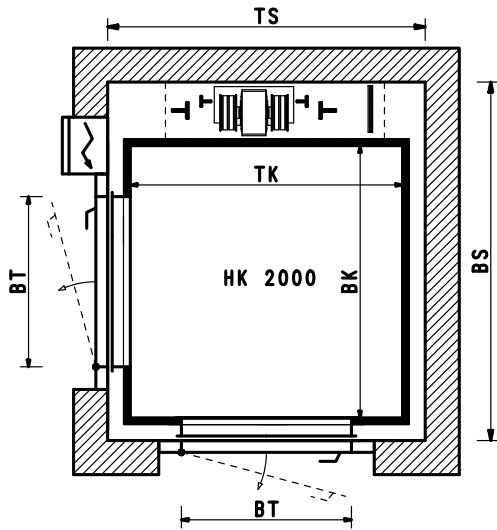

INFINITY HOME LIFT - TRACTION

TKxBK	BT	TSxBS	GQ (kg)	SF	SE
1200x800	800	1390x1270	300	2500	80
1200x1200	800	1390x1580	400	2500	80
1400x1100	900	1590x1480	400	2500	80