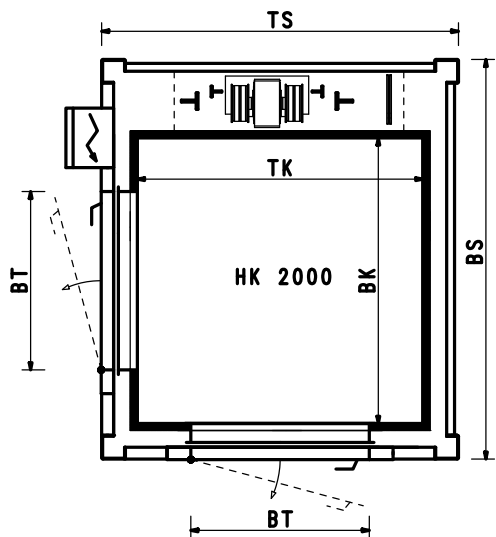

INFINITY HOME LIFT - TRACTION

TKxBK	BT	TSxBS	GQ (kg)	SF	SE
1200x800	800	1470x1400	300	2500	80
1200x1200	800	1470x1680	400	2500	80
1400x1100	900	1670x1580	400	2500	80