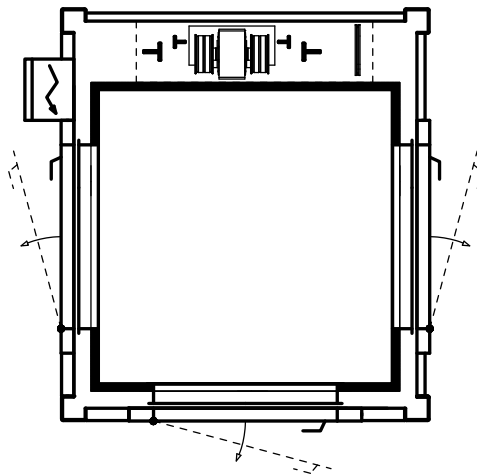

INFINITY HOME LIFT - TRACTION

GENERAL NOTES

Travel MAX } → 20 m

GQ = Carrying capacity depends on liftcar finishing / weight