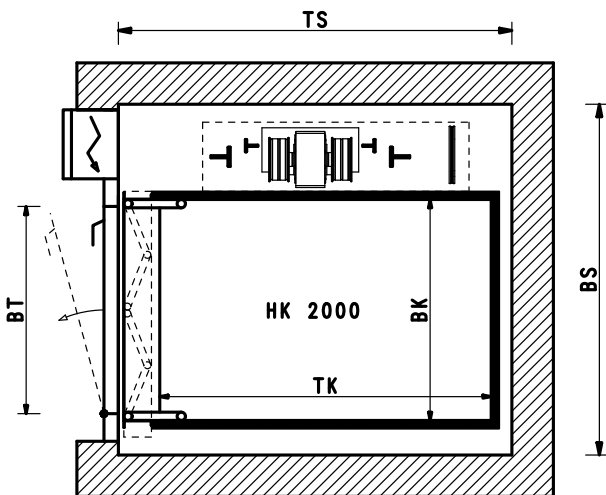

TKxBK	BT	TSxBS	GQ (kg)	SF	SE
1200x800	800	1650x1600	300	2600	120
1200x1200	800	1650x1810	400	2600	120
1400x1100	900	1870x1870	400	2600	120

*These technical specifications are purely approximate. The manufacturer reserves the right to make changes at any time it deems appropriate.*

# INFINITY HOME LIFT - TRACTION

TKxBK	BT	TSxBS	GQ (kg)	SF	SE
1200x800	800	1390x1290	300	2500	80
1200x1000	800	1390x1400	300	2500	80
1400x1100	900	1590x1500	400	2500	80

TKxBK	BT	TSxBS	GQ (kg)	SF	SE
1200x800	800	1440x1290	300	2500	120
1200x1000	800	1440x1400	300	2500	120
1400x1100	900	1640x1500	400	2500	120