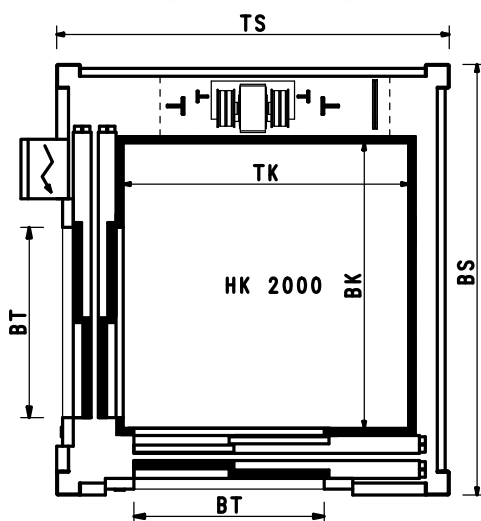

TKxBK	BT	TSxBS	GQ (kg)	SF	SE
1200x800	800	1600x1540	300	2600	120
1200x1000	800	1600x1540	300	2600	120
1400x1100	900	1800x1760	400	2600	120

These technical specifications are purely approximate. The manufacturer reserves the right to make changes at any time it deems appropriate.

TKxBK	BT	TSxBS	GQ (kg)	SF	SE
1200x800	800	1760x1540	300	2600	120
1200x1000	800	1760x1540	300	2600	120
1400x1100	900	1980x1760	400	2600	120

These technical specifications are purely approximate. The manufacturer reserves the right to make changes at any time it deems appropriate.

# INFINITY HOME LIFT - TRACTION

TKxBK	BT	TSxBS	GQ (kg)	SF	SE
1200x800	800	1470x1400	300	2500	80
1200x1200	800	1470x1680	400	2500	80
1400x1100	900	1670x1580	400	2500	80

TKxBK	BT	TSxBS	GQ (kg)	SF	SE
1200x800	800	1520x1450	300	2500	120
1200x1200	800	1520x1760	400	2500	120
1400x1100	900	1720x1660	400	2500	120

TKxBK	BT	TSxBS	GQ (kg)	SF	SE
1200x800	800	1650x1600	300	2600	120
1200x1200	800	1650x1810	400	2600	120
1400x1100	900	1870x1870	400	2600	120

*These technical specifications are purely approximate. The manufacturer reserves the right to make changes at any time it deems appropriate.*