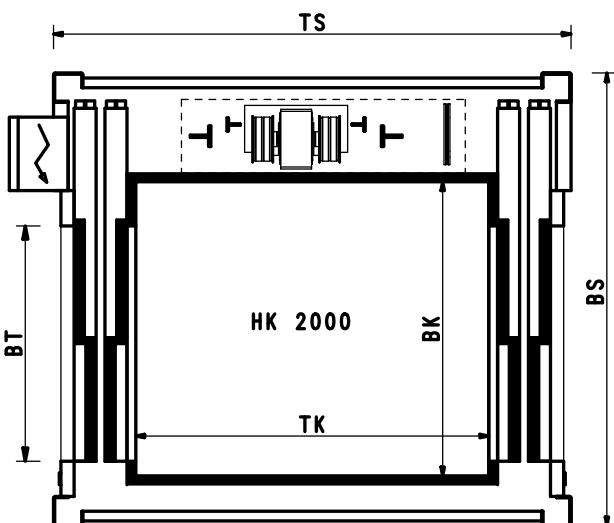

TKxBK	BT	TSxBS	GQ (kg)	SF	SE
1200x800	800	1600x1540	300	2600	120
1200x1000	800	1600x1540	300	2600	120
1400x1100	900	1800x1760	400	2600	120

These technical specifications are purely approximate. The manufacturer reserves the right to make changes at any time it deems appropriate.

# INFINITY HOME LIFT - TRACTION

TKxBK	BT	TSxBS	GQ (kg)	SF	SE
1200x800	800	1500x1450	300	2500	80
1200x1000	800	1500x1480	300	2500	80
1400x1100	900	1700x1580	400	2500	80

TKxBK	BT	TSxBS	GQ (kg)	SF	SE
1200x800	800	1600x1450	300	2500	120
1200x1000	800	1600x1480	300	2500	120
1400x1100	900	1800x1580	400	2500	120

TKxBK	BT	TSxBS	GQ (kg)	SF	SE
1200x800	800	1760x1540	300	2600	120
1200x1000	800	1760x1540	300	2600	120
1400x1100	900	1980x1760	400	2600	120

These technical specifications are purely approximate. The manufacturer reserves the right to make changes at any time it deems appropriate.

TKxBK	BT	TSxBS	GQ (kg)	SF	SE
1200x800	800	1650x1600	300	2600	120
1200x1200	800	1650x1810	400	2600	120
1400x1100	900	1870x1870	400	2600	120

*These technical specifications are purely approximate. The manufacturer reserves the right to make changes at any time it deems appropriate.*