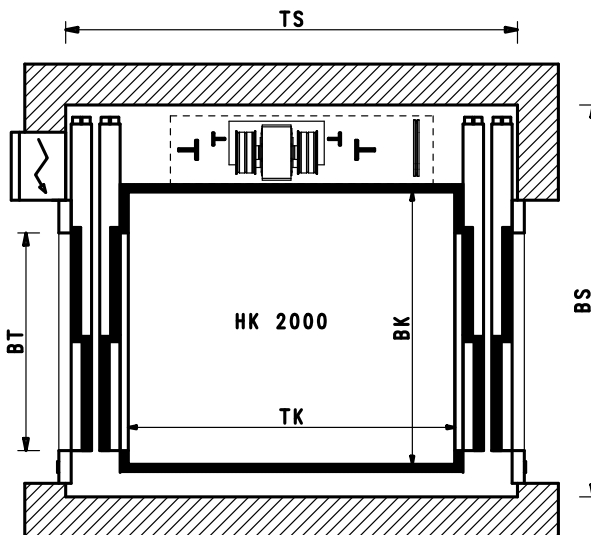

INFINITY HOME LIFT - TRACTION

TKxBK	BT	TSxBS	GQ (kg)	SF	SE
1200x800	800	1400x1290	300	2500	80
1200x1000	800	1400x1400	300	2500	80
1400x1100	900	1600x1500	400	2500	80

TKxBK	BT	TSxBS	GQ (kg)	SF	SE
1200x800	800	1500x1290	300	2500	120
1200x1000	800	1500x1400	300	2500	120
1400x1100	900	1700x1500	400	2500	120

TKxBK	BT	TSxBS	GQ (kg)	SF	SE
1200x800	800	1660x1410	300	2600	120
1200x1000	800	1660x1410	300	2600	120
1400x1100	900	1860x1600	400	2600	120

These technical specifications are purely approximate. The manufacturer reserves the right to make changes at any time it deems appropriate.