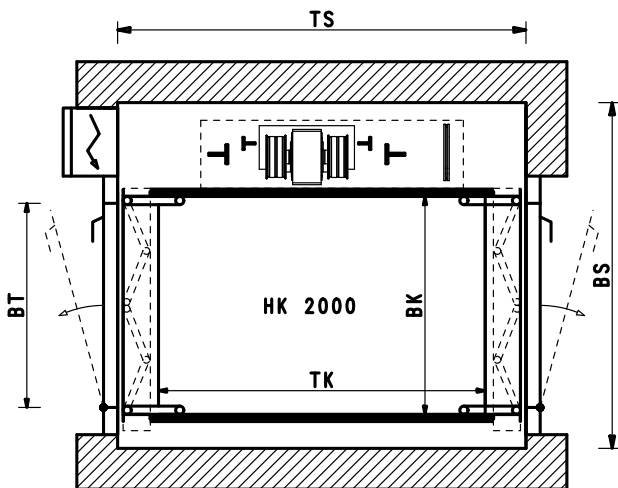

TKxBK	BT	TSxBS	GQ (kg)	SF	SE
1200x800	800	1500x1290	300	2500	120
1200x1000	800	1500x1400	300	2500	120
1400x1100	900	1700x1500	400	2500	120