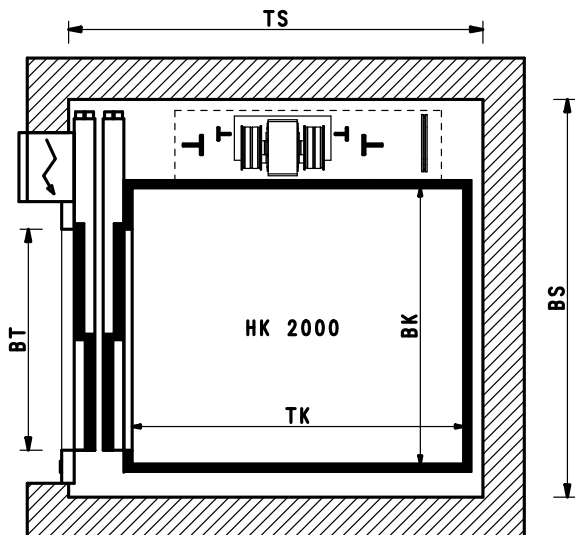

TKxBK	BT	TSxBS	GQ (kg)	SF	SE
1200x800	800	1650x1600	300	2600	120
1200x1200	800	1650x1810	400	2600	120
1400x1100	900	1870x1870	400	2600	120

*These technical specifications are purely approximate. The manufacturer reserves the right to make changes at any time it deems appropriate.*

TKxBK	BT	TSxBS	GQ (kg)	SF	SE
1200x800	800	1520x1410	300	2600	120
1200x1000	800	1520x1410	300	2600	120
1400x1100	900	1720x1600	400	2600	120

These technical specifications are purely approximate. The manufacturer reserves the right to make changes at any time it deems appropriate.