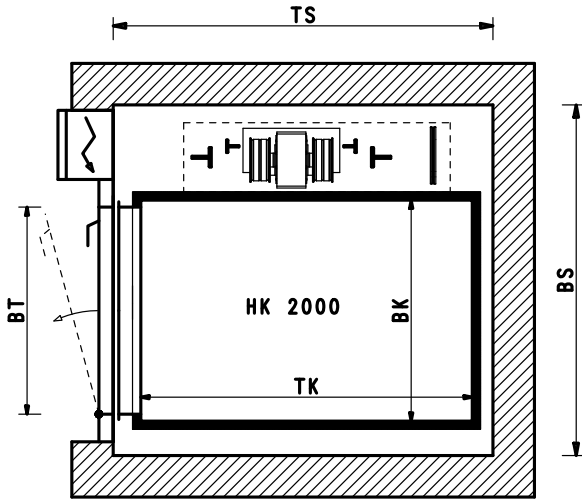

INFINITY HOME LIFT - TRACTION

TKxBK	BT	TSxBS	GQ (kg)	SF	SE
1200x800	800	1390x1290	300	2500	80
1200x1000	800	1390x1400	300	2500	80
1400x1100	900	1590x1500	400	2500	80