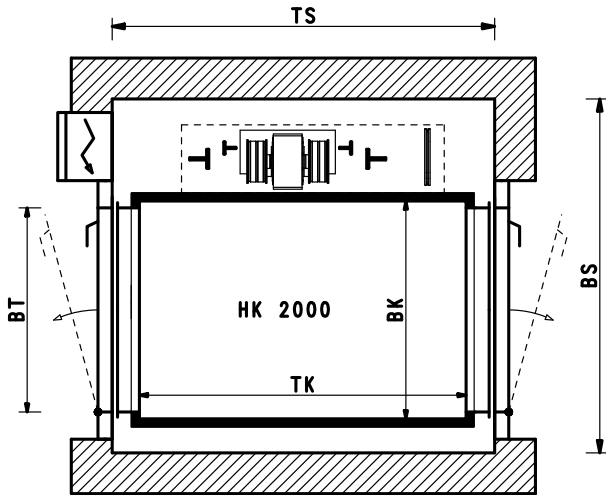

INFINITY HOME LIFT - TRACTION

TKxBK	BT	TSxBS	GQ (kg)	SF	SE
1200x800	800	1400x1290	300	2500	80
1200x1000	800	1400x1400	300	2500	80
1400x1100	900	1600x1500	400	2500	80