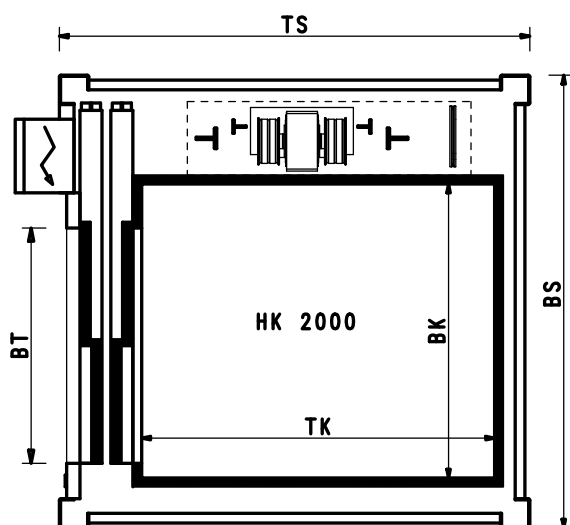

# INFINITY HOME LIFT - TRACTION

TKxBK	BT	TSxBS	GQ (kg)	SF	SE
1200x800	800	1470x1450	300	2500	80
1200x1000	800	1470x1480	300	2500	80
1400x1100	900	1670x1580	400	2500	80

TKxBK	BT	TSxBS	GQ (kg)	SF	SE
1200x800	800	1520x1450	300	2500	120
1200x1000	800	1520x1480	300	2500	120
1400x1100	900	1720x1580	400	2500	120

TKxBK	BT	TSxBS	GQ (kg)	SF	SE
1200x800	800	1600x1540	300	2600	120
1200x1000	800	1600x1540	300	2600	120
1400x1100	900	1800x1760	400	2600	120

These technical specifications are purely approximate. The manufacturer reserves the right to make changes at any time it deems appropriate.

TKxBK	BT	TSxBS	GQ (kg)	SF	SE
1200x800	800	1760x1540	300	2600	120
1200x1000	800	1760x1540	300	2600	120
1400x1100	900	1980x1760	400	2600	120

These technical specifications are purely approximate. The manufacturer reserves the right to make changes at any time it deems appropriate.

TKxBK	BT	TSxBS	GQ (kg)	SF	SE
1200x800	800	1650x1600	300	2600	120
1200x1200	800	1650x1810	400	2600	120
1400x1100	900	1870x1870	400	2600	120

*These technical specifications are purely approximate. The manufacturer reserves the right to make changes at any time it deems appropriate.*