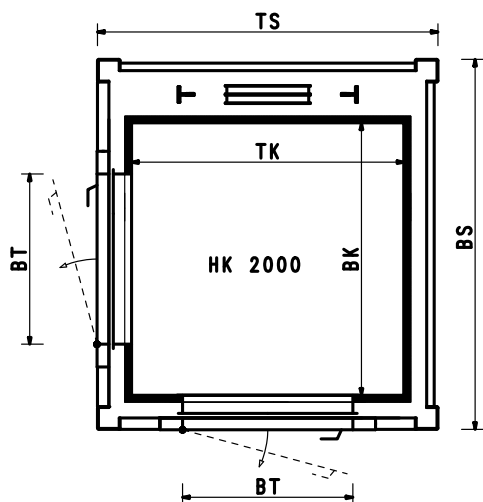

INFINITY HOME LIFT - HYDRAULIC

TKxBK	BT	TSxBS	GQ (kg)	SF	SE
800x800	750	1200x1230	300	2350	170
1200x800	800	1470x1230	300	2350	170
1300x800	800	1570x1230	300	2350	170
1200x1200	800	1470x1710	400	2500	190
1400x1100	900	1670x1610	400	2500	190