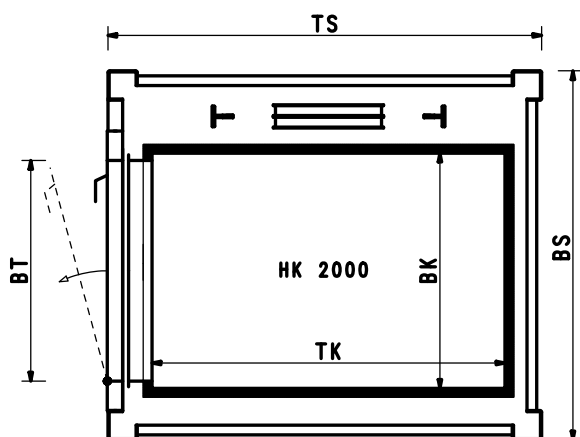

INFINITY HOME LIFT - HYDRAULIC

TKxBK	BT	TSxBS	GQ (kg)	SF	SE
800x800	750	1070x1230	300	2350	170
1200x800	800	1470x1280	300	2350	170
1300x800	800	1570x1280	300	2350	170
1200x1000	800	1470x1430	300	2350	170
1400x1100	900	1670x1610	400	2500	190

TKxBK	BT	TSxBS	GQ (kg)	SF	SE
800x800	750	1120x1230	300	2500	170
1200x800	800	1520x1280	300	2500	170
1300x800	800	1620x1280	300	2500	170
1200x1000	800	1520x1430	300	2500	170
1400x1100	900	1720x1610	400	2500	190

TKxBK	BT	TSxBS	GQ (kg)	SF	SE
1200x800	800	1600x1540	300	2600	170
1300x800	800	1700x1540	300	2600	170
1200x1000	800	1600x1540	300	2600	170
1400x1100	900	1800x1760	400	2600	190

These technical specifications are purely approximate. The manufacturer reserves the right to make changes at any time it deems appropriate.

TKxBK	BT	TSxBS	GQ (kg)	SF	SE
1200x800	800	1760x1540	300	2600	170
1300x800	800	1860x1540	300	2600	170
1200x1000	800	1760x1540	300	2600	170
1400x1100	900	1960x1760	400	2600	190

These technical specifications are purely approximate. The manufacturer reserves the right to make changes at any time it deems appropriate.