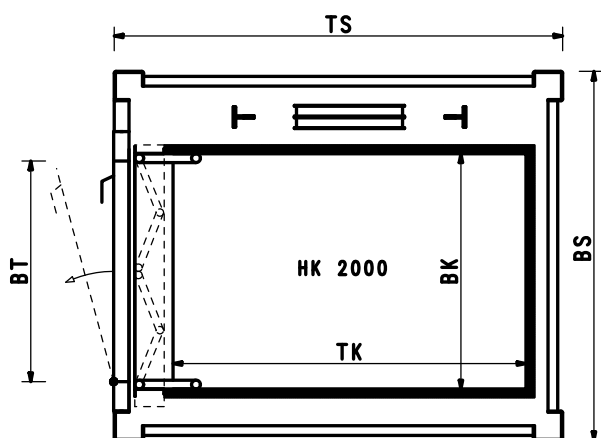

INFINITY HOME LIFT - HYDRAULIC

TKxBK	BT	TSxBS	GQ (kg)	SF	SE
800x800	750	1070x1230	300	2350	170
1200x800	800	1470x1280	300	2350	170
1300x800	800	1570x1280	300	2350	170
1200x1000	800	1470x1430	300	2350	170
1400x1100	900	1670x1610	400	2500	190

TKxBK	BT	TSxBS	GQ (kg)	SF	SE
800x800	750	1120x1230	300	2500	170
1200x800	800	1520x1280	300	2500	170
1300x800	800	1620x1280	300	2500	170
1200x1000	800	1520x1430	300	2500	170
1400x1100	900	1720x1610	400	2500	190

TKxBK	BT	TSxBS	GQ (kg)	SF	SE
1200x800	800	1600x1540	300	2600	170
1300x800	800	1700x1540	300	2600	170
1200x1000	800	1600x1540	300	2600	170
1400x1100	900	1800x1760	400	2600	190

These technical specifications are purely approximate. The manufacturer reserves the right to make changes at any time it deems appropriate.

TKxBK	BT	TSxBS	GQ (kg)	SF	SE
1200x800	800	1760x1540	300	2600	170
1300x800	800	1860x1540	300	2600	170
1200x1000	800	1760x1540	300	2600	170
1400x1100	900	1960x1760	400	2600	190

These technical specifications are purely approximate. The manufacturer reserves the right to make changes at any time it deems appropriate.