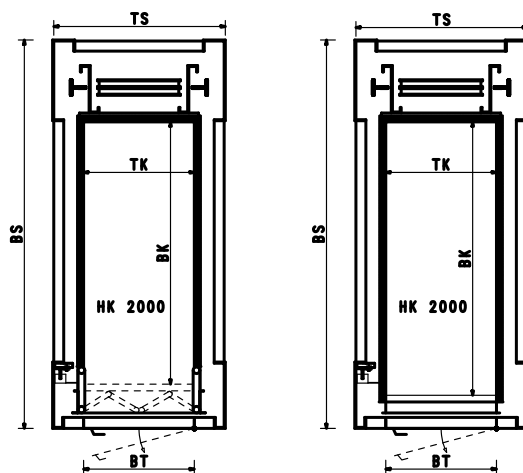

Depending on the size, the solution with 3 entrances is also possible with automatic doors

For NARROW SPACES with TS $\geq$ 750 mm, it is available the solution LATUS HY