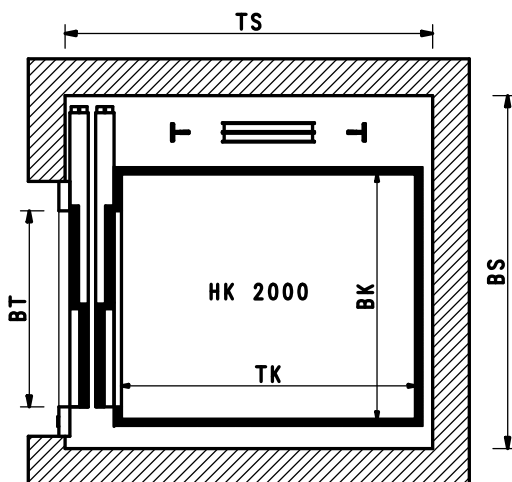

INFINITY HOME LIFT - HYDRAULIC

TKxBK	BT	TSxBS	GQ (kg)	SF	SE
800x800	750	990x1150	300	2350	170
1200x800	800	1390x1200	300	2350	170
1300x800	800	1490x1200	300	2350	170
1200x1000	800	1390x1350	300	2350	170
1400x1100	900	1590x1530	400	2500	190

TKxBK	BT	TSxBS	GQ (kg)	SF	SE
800x800	750	1040x1150	300	2500	170
1200x800	800	1440x1200	300	2500	170
1300x800	800	1540x1200	300	2500	170
1200x1000	800	1440x1350	300	2500	170
1400x1100	900	1640x1530	400	2500	190

TKxBK	BT	TSxBS	GQ (kg)	SF	SE
1200x800	800	1520x1440	300	2600	170
1300x800	800	1620x1440	300	2600	170
1200x1000	800	1520x1440	300	2600	170
1400x1100	900	1720x1630	400	2600	190

These technical specifications are purely approximate. The manufacturer reserves the right to make changes at any time it deems appropriate.