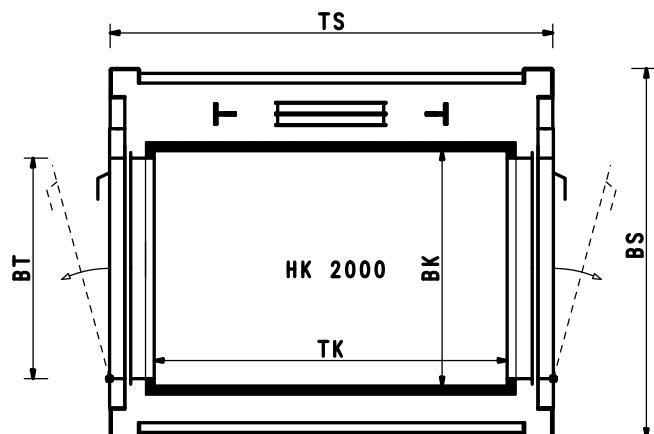

INFINITY HOME LIFT - HYDRAULIC

TKxBK	BT	TSxBS	GQ (kg)	SF	SE
800x800	750	1100x1230	300	2350	170
1200x800	800	1500x1280	300	2350	170
1300x800	800	1600x1280	300	2350	170
1200x1000	800	1500x1430	300	2350	170
1400x1100	900	1700x1610	400	2500	190