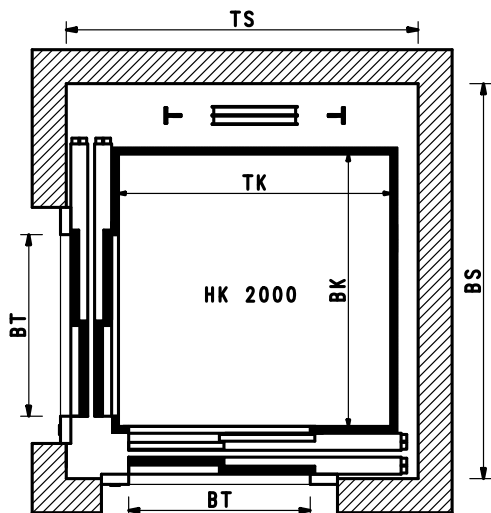

TKxBK	BT	TSxBS	GQ (kg)	SF	SE
1200x800	800	1660x1440	300	2600	170
1300x800	800	1760x1440	300	2600	170
1200x1000	800	1660x1440	300	2600	170
1400x1100	900	1860x1630	400	2600	190

These technical specifications are purely approximate. The manufacturer reserves the right to make changes at any time it deems appropriate.

INFINITY LIFTS

ITALIAN STYLE

INFINITY HOME LIFT - HYDRAULIC

TKxBK	BT	TSxBS	GQ (kg)	SF	SE
800x800	750	1020x1150	300	2350	170
1200x800	800	1370x1150	300	2350	170
1300x800	800	1470x1150	300	2350	170
1200x1200	800	1390x1630	400	2500	190
1400x1100	900	1590x1530	400	2500	190

TKxBK	BT	TSxBS	GQ (kg)	SF	SE
800x800	650	1040x1200	300	2500	170
1200x800	800	1440x1200	300	2500	170
1300x800	800	1540x1200	300	2500	170
1200x1200	800	1440x1680	400	2500	190
1400x1100	900	1640x1580	400	2500	190