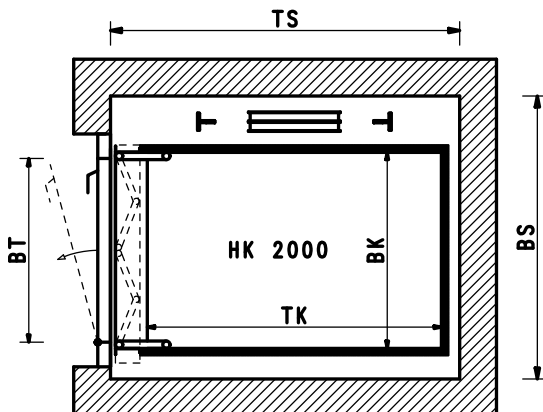

TKxBK	BT	TSxBS	GQ (kg)	SF	SE
800x800	750	1040x1150	300	2500	170
1200x800	800	1440x1200	300	2500	170
1300x800	800	1540x1200	300	2500	170
1200x1000	800	1440x1350	300	2500	170
1400x1100	900	1640x1530	400	2500	190