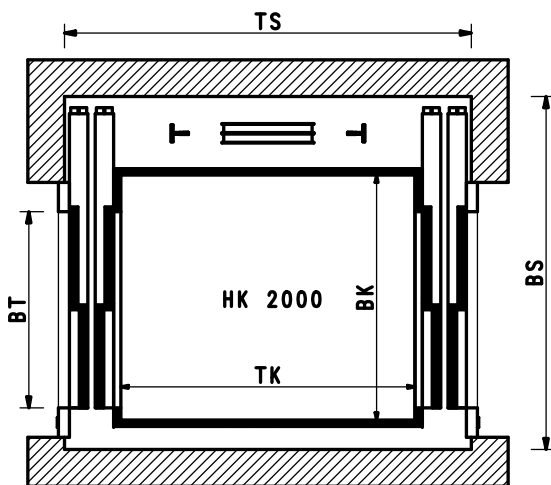

INFINITY HOME LIFT - HYDRAULIC

TKxBK	BT	TSxBS	GQ (kg)	SF	SE
800x800	750	1000x1150	300	2350	170
1200x800	800	1400x1200	300	2350	170
1300x800	800	1500x1200	300	2350	170
1200x1000	800	1400x1350	300	2350	170
1400x1100	900	1600x1530	400	2500	190

TKxBK	BT	TSxBS	GQ (kg)	SF	SE
800x800	750	1100x1150	300	2500	170
1200x800	800	1500x1200	300	2500	170
1300x800	800	1600x1200	300	2500	170
1200x1000	800	1500x1350	300	2500	170
1400x1100	900	1700x1530	400	2500	190

TKxBK	BT	TSxBS	GQ (kg)	SF	SE
1200x800	800	1660x1440	300	2600	170
1300x800	800	1760x1440	300	2600	170
1200x1000	800	1660x1440	300	2600	170
1400x1100	900	1860x1630	400	2600	190

These technical specifications are purely approximate. The manufacturer reserves the right to make changes at any time it deems appropriate.