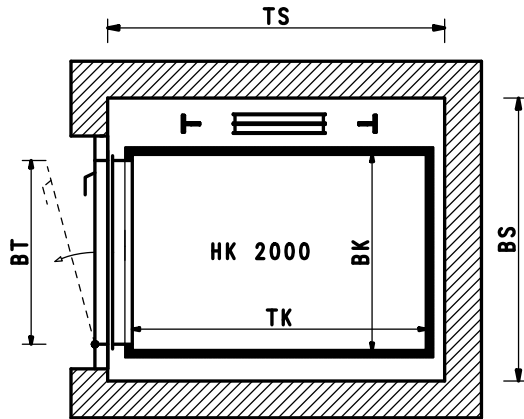

INFINITY HOME LIFT - HYDRAULIC

TKxBK	BT	TSxBS	GQ (kg)	SF	SE
800x800	750	990x1150	300	2350	170
1200x800	800	1390x1200	300	2350	170
1300x800	800	1490x1200	300	2350	170
1200x1000	800	1390x1350	300	2350	170
1400x1100	900	1590x1530	400	2500	190