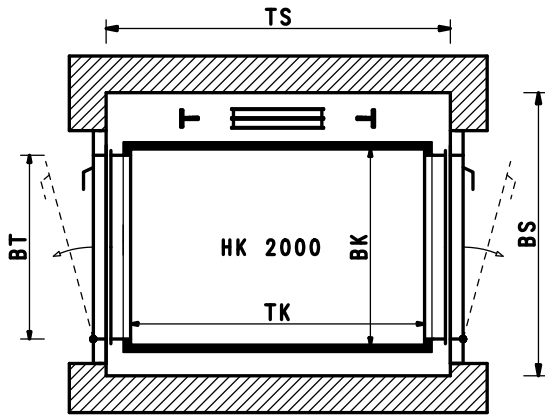

INFINITY HOME LIFT - HYDRAULIC

TKxBK	BT	TSxBS	GQ (kg)	SF	SE
800x800	750	1000x1150	300	2350	170
1200x800	800	1400x1200	300	2350	170
1300x800	800	1500x1200	300	2350	170
1200x1000	800	1400x1350	300	2350	170
1400x1100	900	1600x1530	400	2500	190