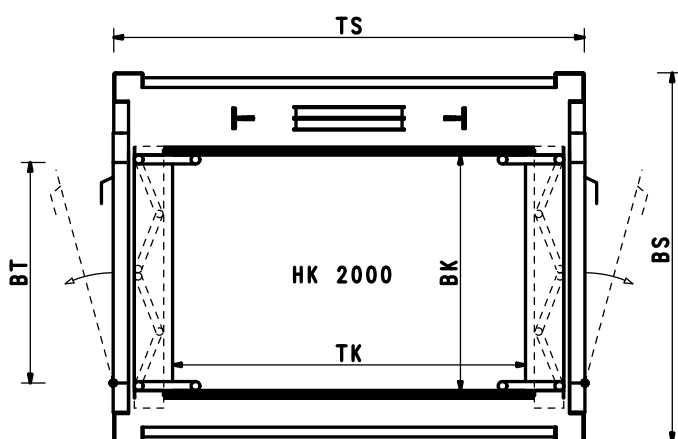

TKxBK	BT	TSxBS	GQ (kg)	SF	SE
800x800	750	1120x1230	300	2500	170
1200x800	800	1520x1280	300	2500	170
1300x800	800	1620x1280	300	2500	170
1200x1000	800	1520x1430	300	2500	170
1400x1100	900	1720x1610	400	2500	190

TKxBK	BT	TSxBS	GQ (kg)	SF	SE
1200x800	800	1600x1540	300	2600	170
1300x800	800	1700x1540	300	2600	170
1200x1000	800	1600x1540	300	2600	170
1400x1100	900	1800x1760	400	2600	190

These technical specifications are purely approximate. The manufacturer reserves the right to make changes at any time it deems appropriate.

INFINITY HOME LIFT - HYDRAULIC

TKxBK	BT	TSxBS	GQ (kg)	SF	SE
800x800	750	1100x1230	300	2350	170
1200x800	800	1500x1280	300	2350	170
1300x800	800	1600x1280	300	2350	170
1200x1000	800	1500x1430	300	2350	170
1400x1100	900	1700x1610	400	2500	190