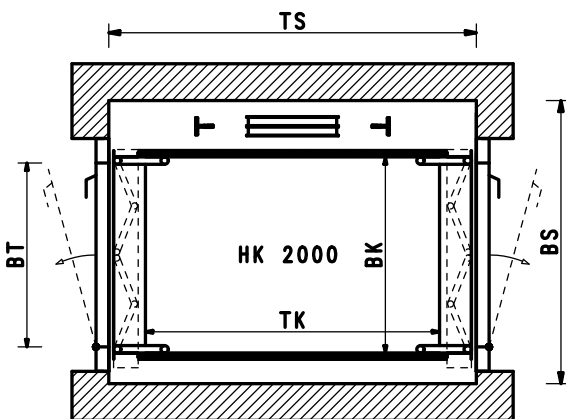

TKxBK	BT	TSxBS	GQ (kg)	SF	SE
800x800	750	1100x1150	300	2500	170
1200x800	800	1500x1200	300	2500	170
1300x800	800	1600x1200	300	2500	170
1200x1000	800	1500x1350	300	2500	170
1400x1100	900	1700x1530	400	2500	190