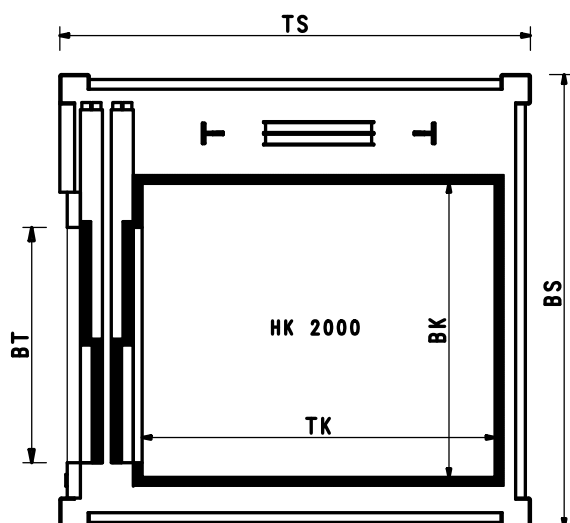

INFINITY HOME LIFT - HYDRAULIC

TKxBK	BT	TSxBS	GQ (kg)	SF	SE
800x800	750	1070x1230	300	2350	170
1200x800	800	1470x1280	300	2350	170
1300x800	800	1570x1280	300	2350	170
1200x1000	800	1470x1430	300	2350	170
1400x1100	900	1670x1610	400	2500	190

TKxBK	BT	TSxBS	GQ (kg)	SF	SE
800x800	750	1120x1230	300	2500	170
1200x800	800	1520x1280	300	2500	170
1300x800	800	1620x1280	300	2500	170
1200x1000	800	1520x1430	300	2500	170
1400x1100	900	1720x1610	400	2500	190

TKxBK	BT	TSxBS	GQ (kg)	SF	SE
1200x800	800	1600x1540	300	2600	170
1300x800	800	1700x1540	300	2600	170
1200x1000	800	1600x1540	300	2600	170
1400x1100	900	1800x1760	400	2600	190

These technical specifications are purely approximate. The manufacturer reserves the right to make changes at any time it deems appropriate.

TKxBK	BT	TSxBS	GQ (kg)	SF	SE
1200x800	800	1760x1540	300	2600	170
1300x800	800	1860x1540	300	2600	170
1200x1000	800	1760x1540	300	2600	170
1400x1100	900	1960x1760	400	2600	190

These technical specifications are purely approximate. The manufacturer reserves the right to make changes at any time it deems appropriate.