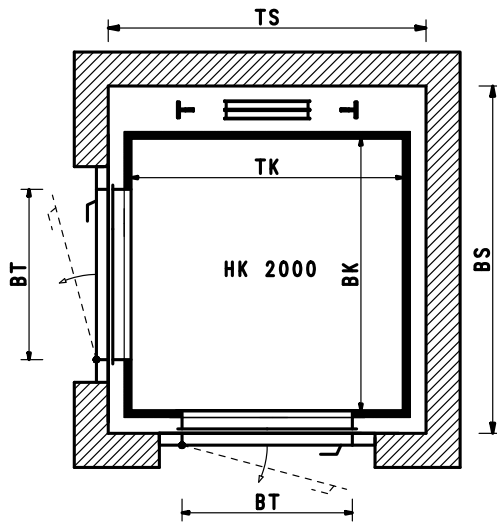

INFINITY HOME LIFT - HYDRAULIC

TKxBK	BT	TSxBS	GQ (kg)	SF	SE
800x800	750	1020x1150	300	2350	170
1200x800	800	1370x1150	300	2350	170
1300x800	800	1470x1150	300	2350	170
1200x1200	800	1390x1630	400	2500	190
1400x1100	900	1590x1530	400	2500	190