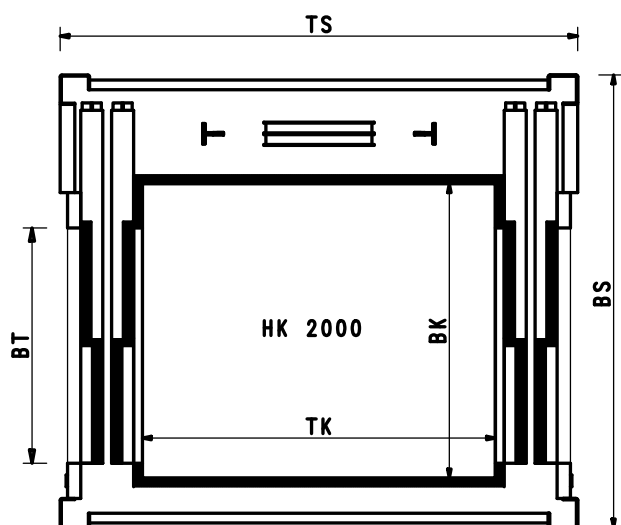

TKxBK	BT	TSxBS	GQ (kg)	SF	SE
800x800	750	1120x1230	300	2500	170
1200x800	800	1520x1280	300	2500	170
1300x800	800	1620x1280	300	2500	170
1200x1000	800	1520x1430	300	2500	170
1400x1100	900	1720x1610	400	2500	190

TKxBK	BT	TSxBS	GQ (kg)	SF	SE
1200x800	800	1600x1540	300	2600	170
1300x800	800	1700x1540	300	2600	170
1200x1000	800	1600x1540	300	2600	170
1400x1100	900	1800x1760	400	2600	190

These technical specifications are purely approximate. The manufacturer reserves the right to make changes at any time it deems appropriate.

INFINITY HOME LIFT - HYDRAULIC

TKxBK	BT	TSxBS	GQ (kg)	SF	SE
800x800	750	1100x1230	300	2350	170
1200x800	800	1500x1280	300	2350	170
1300x800	800	1600x1280	300	2350	170
1200x1000	800	1500x1430	300	2350	170
1400x1100	900	1700x1610	400	2500	190

TKxBK	BT	TSxBS	GQ (kg)	SF	SE
1200x800	800	1760x1540	300	2600	170
1300x800	800	1860x1540	300	2600	170
1200x1000	800	1760x1540	300	2600	170
1400x1100	900	1960x1760	400	2600	190

These technical specifications are purely approximate. The manufacturer reserves the right to make changes at any time it deems appropriate.