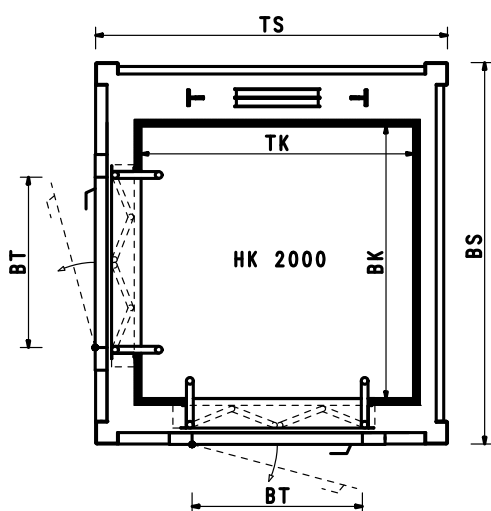

TKxBK	BT	TSxBS	GQ (kg)	SF	SE
800x800	650	1220x1280	300	2500	170
1200x800	800	1520x1280	300	2500	170
1300x800	800	1620x1280	300	2500	170
1200x1200	800	1520x1760	400	2500	190
1400x1100	900	1720x1660	400	2500	190