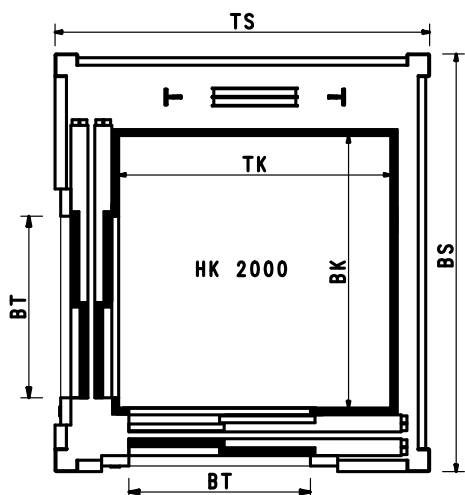

INFINITY HOME LIFT - HYDRAULIC

TKxBK	BT	TSxBS	GQ (kg)	SF	SE
800x800	750	1200x1230	300	2350	170
1200x800	800	1470x1230	300	2350	170
1300x800	800	1570x1230	300	2350	170
1200x1200	800	1470x1710	400	2500	190
1400x1100	900	1670x1610	400	2500	190

TKxBK	BT	TSxBS	GQ (kg)	SF	SE
800x800	650	1220x1280	300	2500	170
1200x800	800	1520x1280	300	2500	170
1300x800	800	1620x1280	300	2500	170
1200x1200	800	1520x1760	400	2500	190
1400x1100	900	1720x1660	400	2500	190

TKxBK	BT	TSxBS	GQ (kg)	SF	SE
1200x800	800	1650x1600	300	2600	170
1300x800	800	1710x1600	300	2600	170
1200x1200	800	1650x1840	400	2600	190
1400x1100	900	1870x1870	400	2600	190

These technical specifications are purely approximate. The manufacturer reserves the right to make changes at any time it deems appropriate.