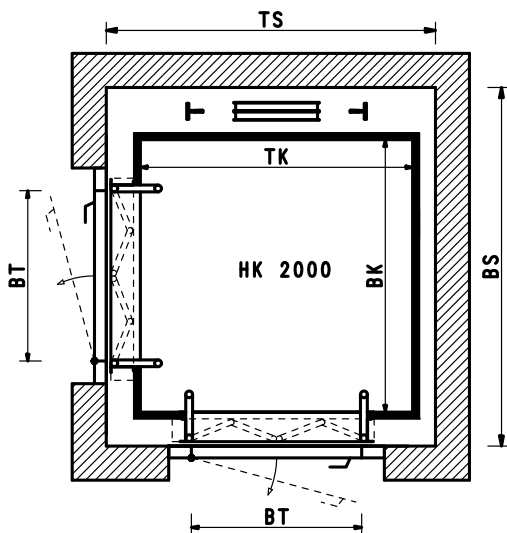

TKxBK	BT	TSxBS	GQ (kg)	SF	SE
1200x800	800	1660x1440	300	2600	170
1300x800	800	1760x1440	300	2600	170
1200x1000	800	1660x1440	300	2600	170
1400x1100	900	1860x1630	400	2600	190

These technical specifications are purely approximate. The manufacturer reserves the right to make changes at any time it deems appropriate.

INFINITY LIFTS

ITALIAN STYLE

INFINITY HOME LIFT - HYDRAULIC

TKxBK	BT	TSxBS	GQ (kg)	SF	SE
800x800	750	1020x1150	300	2350	170
1200x800	800	1370x1150	300	2350	170
1300x800	800	1470x1150	300	2350	170
1200x1200	800	1390x1630	400	2500	190
1400x1100	900	1590x1530	400	2500	190