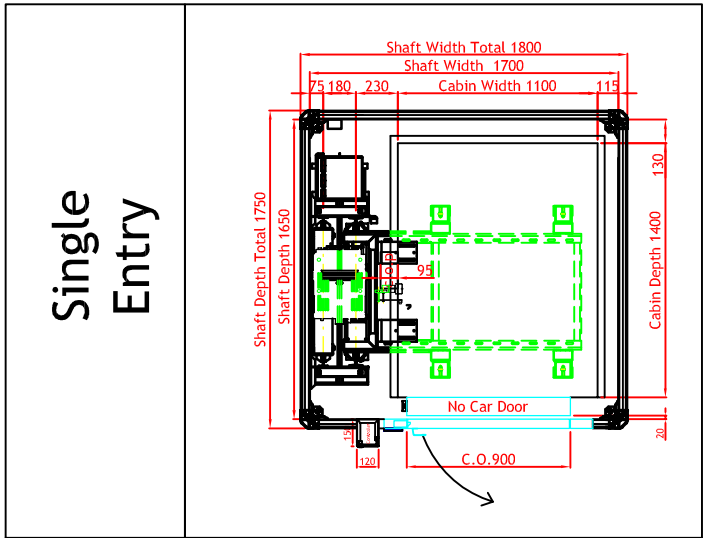

Maison Traction Basic in a Tower

1000x1200 Car

1100x1400 Car

NOT FOR CONSTRUCTION

Project	Maison Traction Basic in a tower
Lift Type	Maison T Basic
Date	04/09/2018
Revision Nr	-
Drawn by	Nikos Kalognomas