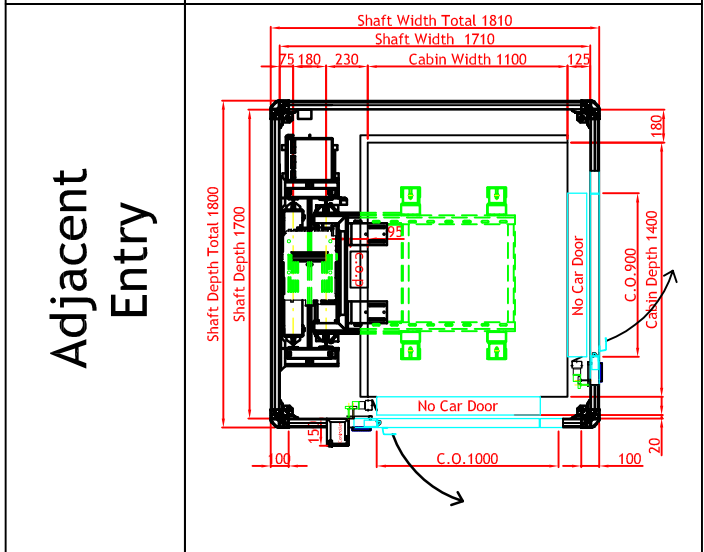

Maison Traction Basic in a Tower

1000x1200 Car

1100x1400 Car

NOT FOR CONSTRUCTION

Project	Maison Traction Basic in a tower
Lift Type	Maison T Basic
Date	04/09/2018
Revision Nr	-
Drawn by	Nikos Kalognomas