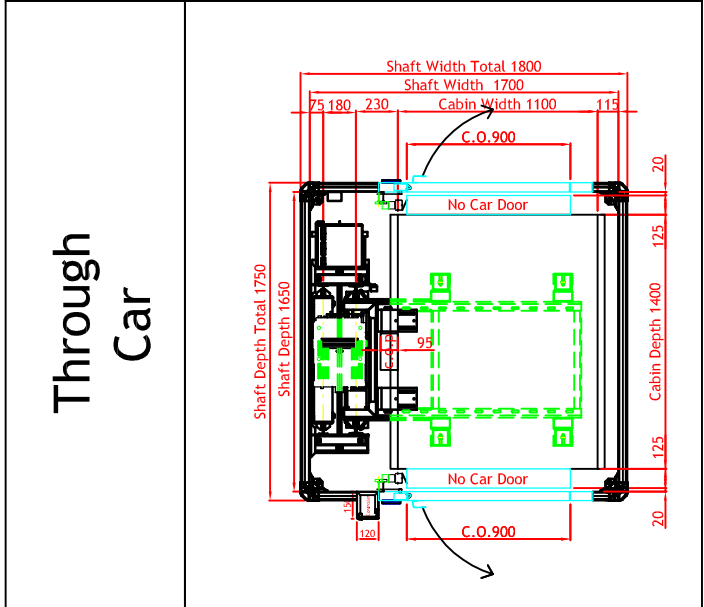

Maison Traction Basic in a Tower

1000x1200 Car

1100x1400 Car

NOT FOR CONSTRUCTION

Project	Maison Traction Basic in a tower
Lift Type	Maison T Basic
Date	04/09/2018
Revision Nr	-
Drawn by	Nikos Kalognomas