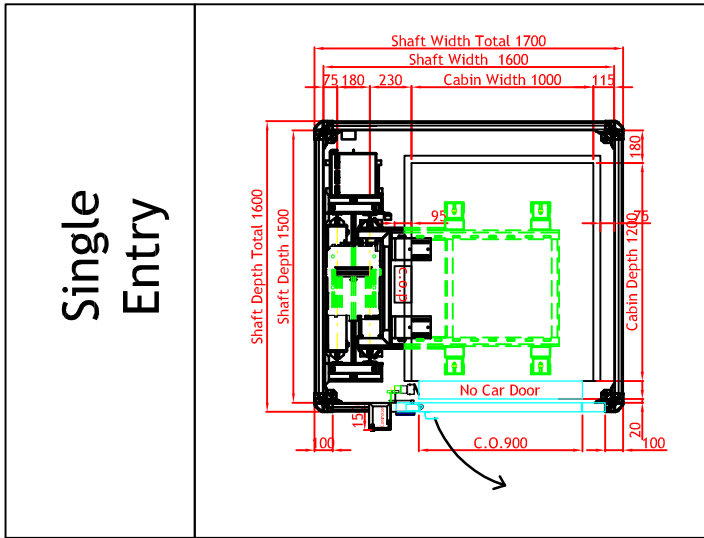

Maison Traction Basic in a Tower

1000x1200 Car

1100x1400 Car

NOT FOR CONSTRUCTION

Project	Maison Traction Basic in a tower
Lift Type	Maison T Basic
Date	04/09/2018
Revision Nr	-
Drawn by	Nikos Kalognomas