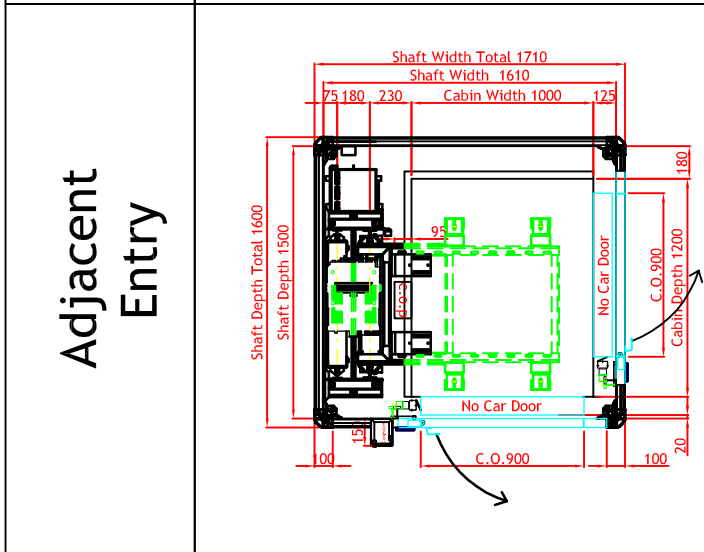

Maison Traction Basic in a Tower

1000x1200 Car

1100x1400 Car

NOT FOR CONSTRUCTION

Project	Maison Traction Basic in a tower
Lift Type	Maison T Basic
Date	04/09/2018
Revision Nr	-
Drawn by	Nikos Kalognomas